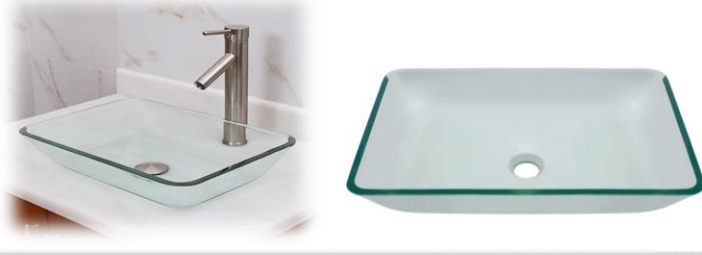

Vessel Sinks
Glass Overmount

Naturalstonesbyiza.com

IZA Ref.#
Clear VB211
Style: Vessel-Rectangular
Overall Size
19"W x 14-3/16"H x 4-3/4"D

IZA Ref.#
Clear VB250
Style: Vessel-Round
Overall Size
16-1/2"W x 6"H