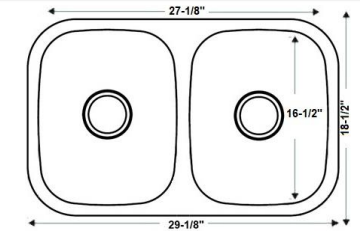

Se Habla Español

Buy Direct And Save More

Visit Or Call Us

2450 Pan Am Blvd, Elk Grove Village 630-501-0315 / 630-359-3475

Se Habla Español

Classic Stainless Steel

Naturalstonesbyiza.com

IZA Ref.# **IZA2002**
Overall Size 32-3/8" x 18-1/8" x 9"
Bowl Size 30-1/4" x 16"
Thickness Available 18G/16G
Available in ADA

IZA Ref.# **IZA2021**
Overall Size 31-1/4" x 18" x 9"
Bowl Size 29-1/4" x 16"
Center & Rear Drain Options

IZA Ref.# **IZA505**
Overall Size 29-1/8" x 18-1/2" x 9"
Bowl Size 27" x 16-1/2"
Thickness Available 18G

IZA Ref.# **IZA2001-L/R**
Overall Size 31-3/4" x 20-5/8" x 18-3/8" x 9"
Bowl Size 30" x 18-1/2" x 16-3/8"
Thickness Available 18G/16G

Classic Stainless Steel

Naturalstonesbyiza.com

IZA Ref.# **IZA3118**
Overall Size 31-1/2" x 18-1/4" x 9"
Bowl Size 29-1/2" x 16-1/8"
Thickness Available 18G/16G
Available in ADA

IZA Ref.# **IZA1095**
Overall Size 30" x 18" x 9"
Bowl Size 28" x 16"
Thickness Available 18G/16G
Available in ADA

IZA Ref.# **IZA1024**
Overall Size 27" x 17-7/8" x 9"
Bowl Size 25-1/8" x 15-15/16"
Thickness Available 18G