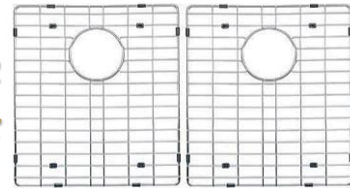

Handmade Sink Grids

Standard Sink Grids