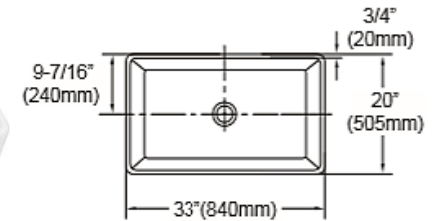

IZA Ref.#
FD-3622
Sink Ledge
Overall Size
36" x 21-1/18" x 9"
Bowl Size
34" x 17-1/4"
Thickness Available
16G

IZA Ref.#
FS-3622
Sink Ledge
Overall Size
36" x 21-1/18" x 9"
Bowl Size
34" x 17-1/4"
Thickness Available
16G

IZA Sinks

White Porcelain Farmhouse Sinks

White Porcelain Farmhouse Sinks

Protective Grids INCLUDED

Naturalstonesbyiza.com

IZA Ref.#
IZA-285T
Style: Smooth 
Overall Size
33-14" x 20" x 8-11/16"
Grid Set Included

IZA Ref.#
IZA-W3318A
Style: Fluted 
Overall Size
33-14" x 18" x 10"
Grid Set Included

IZA Ref.#
IZA-3320
Style: Smooth 
Overall Size
33" x 20" x 8-11/16"
Grid Set Included

IZA Ref.#
IZA-W3018A
Style: Fluted 
Overall Size
30" x 18" x 10"
Grid Set Included