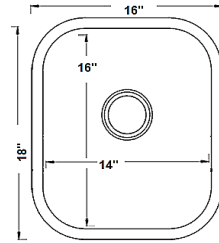

IZA Ref.# **IZA2001-L/R**
Overall Size 31-3/4" x 20-5/8" x 18-3/8" x 9"
Bowl Size 30" x 18-1/2" x 16-3/8"
Thickness Available 18G/16G

Classic Stainless Steel

Naturalstonesbyiza.com

IZA Ref.# **IZA3118**
Overall Size 31-1/2" x 18-1/4" x 9"
Bowl Size 29-1/2" x 16-1/8"
Thickness Available 18G/16G
Available in ADA

IZA Ref.# **IZA1095**
Overall Size 30" x 18" x 9"
Bowl Size 28" x 16"
Thickness Available 18G/16G
Available in ADA

IZA Ref.# **IZA1024**
Overall Size 27" x 17-7/8" x 9"
Bowl Size 25-1/8" x 15-15/16"
Thickness Available 18G

IZA Ref.# **IZA1002**
Overall Size 23-1/8" x 17-7/8" x 9"
Bowl Size 21" x 15-3/4"
Thickness Available 18G/16G
Available in ADA

IZA Ref.# **IZA1001**
Overall Size 23-5/8" x 21" x 9"
Bowl Size 21-1/2" x 18-7/8"
Thickness Available 18G

Classic Stainless Steel

Naturalstonesbyiza.com

IZA Ref.# **IZA1015**
Overall Size 18"x16-1/2"x9"
Bowl Size 16"x14-5/8"
Thickness Available 18G

IZA Ref.# **IZA1065**
Overall Size 23-5/8"x21"x9"
Bowl Size 21-1/2"x18-7/8"
Thickness Available 18G