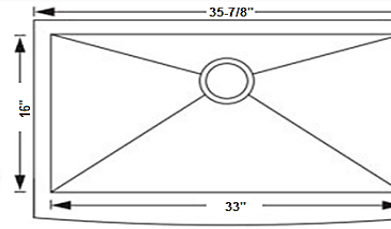

IZA Ref.#
ZOS-1816
Overall Size
18" x 16" x 9"
Bowl Size
16" x 14"
Thickness Available
18G
Rear Drain Options

Farmhouse Stainless Steel
Straight Apron & Curve Apron ~ 16G

Naturalstonesbyiza.com

Straight Front Apron

Curve Front Apron

Farmhouse Stainless Steel Curve Front Apron

Naturalstonesbyiza.com

IZA Ref.#
FS-30
Overall Size
30" x 21-1/4" x 10"
Bowl Size
28" x 17"
Thickness Available
16G

IZA Ref.#
FS-33
Overall Size
33" x 22-1/4" x 10"
Bowl Size
31" x 18"
Thickness Available
16G

IZA Ref.#
FD-33
Overall Size
33" x 21" x 10"
Bowl Size
31" x 18"
Thickness Available
16G

IZA Ref.#
FS-36 Single Bowl
FD-36 Double Bowl
Overall Size
36" x 21" x 10"
Bowl Size
33" x 16"
Thickness Available
16G