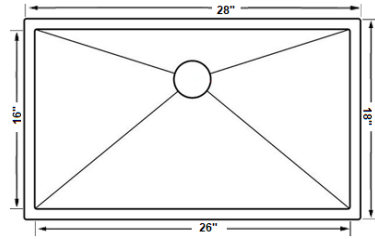

IZA Ref.#
IZR10-2318
Overall Size
23"x18"x9"
Bowl Size
21"x16"
Thickness Available
18G
Rear Drain Options

IZA Ref.#
IZR10-1816
Overall Size
18"x18"x9"
Bowl Size
16"x14"
Thickness Available
18G
Rear Drain Options

IZA Ref.#
ZOS-3219
Overall Size
32"x19"x9"
Bowl Size
30"x17"
Thickness Available
18G/16G
Center/Rear Drain Options

IZA Ref.#
ZOD-3219
Overall Size
32"x19"x9"
Bowl Size
30"x17"
Thickness Available
18G/16G
Center/Rear Drain Options

IZA Ref.#
ZOS-3018
Overall Size
30"x18"x9"
Bowl Size
28"x16"
Thickness Available
18G
Rear Drain Options

Handmade Stainless Steel
Zero Radius

Naturalstonesbyiza.com

IZA Ref.#
ZOS-2818
Overall Size
28" x 18" x 9"
Bowl Size
26" x 16"
Thickness Available
18G
Rear Drain Options