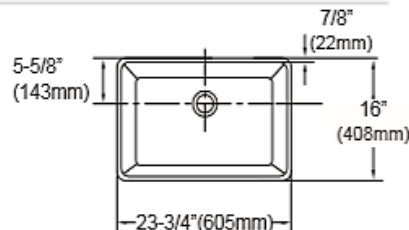

IZA Ref.#
IZA-2418B
Style: Fluted
Overall Size
23-3/4"x18"x10"
Grid Set Included

Granite/Quartz Composite Sinks

Naturalstonesbyiza.com