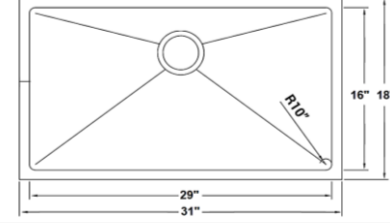

IZA Ref.#
IZR10-S3118
Overall Size
31"x18"x9"
Bowl Size
29"x16"
Thickness Available
18G/16G
Center/Rear Drain Options