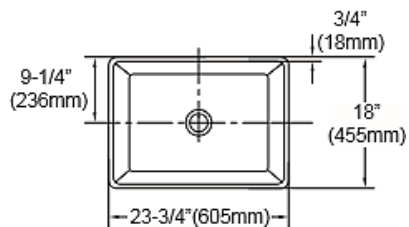

IZA Ref.#
IZA-285R
Style: Smooth 
Overall Size
30" x 20" x 10"
Grid Set Included

White Porcelain Farmhouse Sinks
Protective Grids INCLUDED

Naturalstonesbyiza.com

IZA Ref.#
IZA-2418B
Style: Fluted
Overall Size
 23-3/4"x18"x10"
Grid Set Included