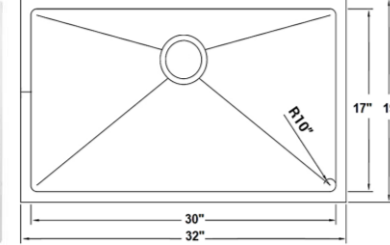

Handmade Stainless Steel

IZA-Series *Tight Radius*

Naturalstonesbyiza.com

PREMIUM SOUNDPROOFING STRUCTURE

IZR10 - SERIES CONTEMPORARY TIGHT RADIUS CORNERS

TIGHT RADIUS INNER CORNERS

- Modern Styling
- Easy to Clean
- More Room Offered

STONEGUARD COATING

Combines nontoxic full-body coating with cushioning pads for enhanced thermal & sound proofing. Our sinks do a better job at maintaining water temperature and preventing condensate formation that can damage wooden cabinets

EXTRA-THICK DAMPENING

3mm cushion pads made of quality noise dampening material, Durable for high duty use

IZR10 - SERIES

Optimal Drainage Achieved by Precision Channel Grooves & High Quality Drains

Rear-Set Drain Opens Up Cabinet Space

Slightly Rounded Corners; Ensure Installation Safety

18 Gauge (1.2 mm Thick) Body Top to Bottom

TOUGHER BULK:

PREMIUM T-304 STAINLESS STEEL CONSTRUCTION

Artisan Grade Brushed Satin Finish, Easy Clean, Barely Scratch

GREATHER CAPACITY:

Near-Flat Bottom Ideal for Stacking & Drying Dishes

95 degree Angled Wall Builds the Largest Inner Area

10-mm Radius Inner Corners Maximizes Space & Maintenance Convenience

Extra Deep Bowl Plus Tight Radius Inner Corners

Handmade Stainless Steel

Tight Radius

Naturalstonesbyiza.com

IZA Ref.#
IZR10-S3219
Overall Size
32"x19"x9"
Bowl Size
30"x17"
Thickness Available
18G/16G
Center/Rear Drain Options