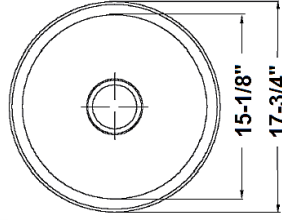

IZA Ref.# **IZA2001-L/R**
Overall Size 31-3/4" x 20-5/8" x 18-3/8" x 9"
Bowl Size 30" x 18-1/2" x 16-3/8"
Thickness Available 18G/16G

Classic Stainless Steel

Naturalstonesbyiza.com

IZA Ref.# **IZA3118**
Overall Size 31-1/2" x 18-1/4" x 9"
Bowl Size 29-1/2" x 16-1/8"
Thickness Available 18G/16G
Available in ADA

IZA Ref.# **IZA1095**
Overall Size 30" x 18" x 9"
Bowl Size 28" x 16"
Thickness Available 18G/16G
Available in ADA

IZA Ref.# **IZA1024**
Overall Size 27" x 17-7/8" x 9"
Bowl Size 25-1/8" x 15-15/16"
Thickness Available 18G

IZA Ref.# **IZA1002**
Overall Size 23-1/8" x 17-7/8" x 9"
Bowl Size 21" x 15-3/4"
Thickness Available 18G/16G
Available in ADA

IZA Ref.# **IZA1001**
Overall Size 23-5/8" x 21" x 9"
Bowl Size 21-1/2" x 18-7/8"
Thickness Available 18G

Classic Stainless Steel

Naturalstonesbyiza.com

IZA Ref.# **IZA1015**
Overall Size 18"x16-1/2"x9"
Bowl Size 16"x14-5/8"
Thickness Available 18G

IZA Ref.# **IZA1065**
Overall Size 23-5/8"x21"x9"
Bowl Size 21-1/2"x18-7/8"
Thickness Available 18G