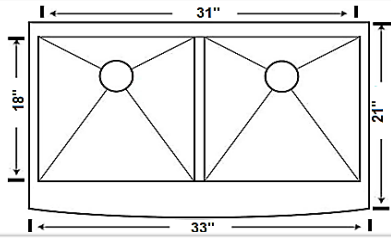

IZA Ref.#
ZOS-1816
Overall Size
18" x 16" x 9"
Bowl Size
16" x 14"
Thickness Available
18G
Rear Drain Options

Farmhouse Stainless Steel
Straight Apron & Curve Apron ~ 16G

Naturalstonesbyiza.com

Straight Front Apron

Curve Front Apron

Farmhouse Stainless Steel Curve Front Apron

Naturalstonesbyiza.com

IZA Ref.#
FS-30
Overall Size
30" x 21-1/4" x 10"
Bowl Size
28" x 17"
Thickness Available
16G

IZA Ref.#
FS-33
Overall Size
33" x 22-1/4" x 10"
Bowl Size
31" x 18"
Thickness Available
16G

IZA Ref.#
FD-33
Overall Size
33" x 21" x 10"
Bowl Size
31" x 18"
Thickness Available
16G

IZA Ref.#
FS-36 Single Bowl
FD-36 Double Bowl
Overall Size
36" x 21" x 10"
Bowl Size
33" x 16"
Thickness Available
16G