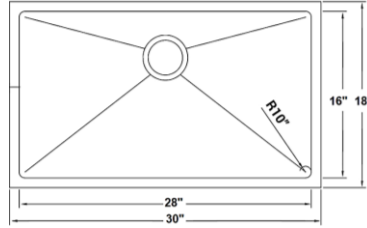

IZA Ref.#
IZR10-S3118
Overall Size
31"x18"x9"
Bowl Size
29"x16"
Thickness Available
18G/16G
Center/Rear Drain Options

IZA Ref.#
IZR10-D3118
Overall Size
31"x18"x9"
Bowl Size
29"x16"
Thickness Available
18G/16G
Center/Rear Drain Options

IZA Ref.#
IZR10-DS3118 (60/40)
Overall Size
31"x18"x9"
Bowl Size
29"x16"
Thickness Available
18G/16G

Handmade Stainless Steel
Tight Radius

Naturalstonesbyiza.com

IZA Ref.#
IZR10-3018
Overall Size
30"x18"x9"
Bowl Size
28"x16"
Thickness Available
18G
Center/Rear Drain Options