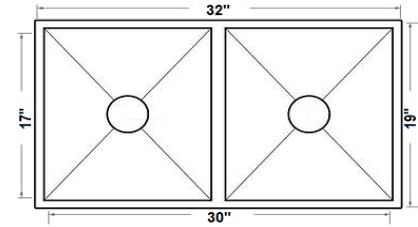

IZA Ref.#
IZR10-2818
Overall Size
28"x18"x9"
Bowl Size
26"x16"
Thickness Available
18G
Rear Drain Options

IZA Ref.#
IZR10-2618
Overall Size
26"x18"x9"
Bowl Size
24"x16"
Thickness Available
18G
Rear Drain Options

IZA Ref.#
IZR10-2318
Overall Size
23"x18"x9"
Bowl Size
21"x16"
Thickness Available
18G
Rear Drain Options

IZA Ref.#
IZR10-1816
Overall Size
18"x18"x9"
Bowl Size
16"x14"
Thickness Available
18G
Rear Drain Options

IZA Ref.#
ZOS-3219
Overall Size
32"x19"x9"
Bowl Size
30"x17"
Thickness Available
18G/16G
Center/Rear Drain Options

IZA Ref.#
ZOD-3219
Overall Size
32"x19"x9"
Bowl Size
30"x17"
Thickness Available
18G/16G
Center/Rear Drain Options