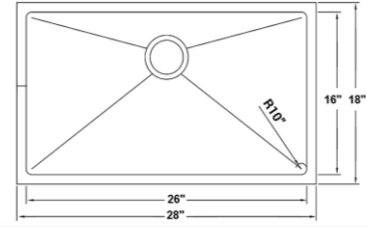

IZA Ref.#
IZR10-S3118
Overall Size
31"x18"x9"
Bowl Size
29"x16"
Thickness Available
18G/16G
Center/Rear Drain Options

IZA Ref.#
IZR10-D3118
Overall Size
31"x18"x9"
Bowl Size
29"x16"
Thickness Available
18G/16G
Center/Rear Drain Options

IZA Ref.#
IZR10-DS3118 (60/40)
Overall Size
31"x18"x9"
Bowl Size
29"x16"
Thickness Available
18G/16G

Handmade Stainless Steel
Tight Radius

Naturalstonesbyiza.com

IZA Ref.#
IZR10-3018
Overall Size
30"x18"x9"
Bowl Size
28"x16"
Thickness Available
18G
Center/Rear Drain Options

IZA Ref.#
IZR10-2818
Overall Size
28"x18"x9"
Bowl Size
26"x16"
Thickness Available
18G
Rear Drain Options

IZA Ref.#
IZR10-2618
Overall Size
26"x18"x9"
Bowl Size
24"x16"
Thickness Available
18G
Rear Drain Options