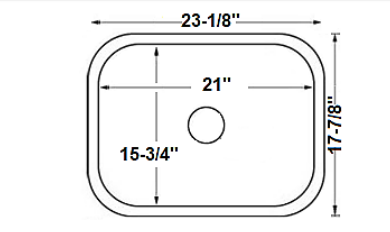

IZA Ref.# **IZA2021**
Overall Size 31-1/4" x 18" x 9"
Bowl Size 29-1/4" x 16"
Center & Rear Drain Options

IZA Ref.# **IZA505**
Overall Size 29-1/8" x 18-1/2" x 9"
Bowl Size 27" x 16-1/2"
Thickness Available 18G

IZA Ref.# **IZA2001-L/R**
Overall Size 31-3/4" x 20-5/8" x 18-3/8" x 9"
Bowl Size 30" x 18-1/2" x 16-3/8"
Thickness Available 18G/16G

Classic Stainless Steel

Naturalstonesbyiza.com

IZA Ref.# **IZA3118**
Overall Size 31-1/2" x 18-1/4" x 9"
Bowl Size 29-1/2" x 16-1/8"
Thickness Available 18G/16G
Available in ADA

IZA Ref.# **IZA1095**
Overall Size 30" x 18" x 9"
Bowl Size 28" x 16"
Thickness Available 18G/16G
Available in ADA

IZA Ref.# **IZA1024**
Overall Size 27" x 17-7/8" x 9"
Bowl Size 25-1/8" x 15-15/16"
Thickness Available 18G

IZA Ref.# **IZA1002**
Overall Size 23-1/8" x 17-7/8" x 9"
Bowl Size 21" x 15-3/4"
Thickness Available 18G/16G
Available in ADA

IZA Ref.# **IZA1001**
Overall Size 23-5/8" x 21" x 9"
Bowl Size 21-1/2" x 18-7/8"
Thickness Available 18G