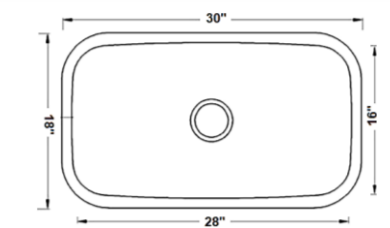

IZA Ref.# **IZA2021**
Overall Size 31-1/4" x 18" x 9"
Bowl Size 29-1/4" x 16"
Center & Rear Drain Options

IZA Ref.# **IZA505**
Overall Size 29-1/8" x 18-1/2" x 9"
Bowl Size 27" x 16-1/2"
Thickness Available 18G

IZA Ref.# **IZA2001-L/R**
Overall Size 31-3/4" x 20-5/8" x 18-3/8" x 9"
Bowl Size 30" x 18-1/2" x 16-3/8"
Thickness Available 18G/16G

Classic Stainless Steel

Naturalstonesbyiza.com

IZA Ref.# **IZA3118**
Overall Size 31-1/2" x 18-1/4" x 9"
Bowl Size 29-1/2" x 16-1/8"
Thickness Available 18G/16G
Available in ADA

IZA Ref.# **IZA1095**
Overall Size 30" x 18" x 9"
Bowl Size 28" x 16"
Thickness Available 18G/16G
Available in ADA

IZA Ref.# **IZA1024**
Overall Size 27" x 17-7/8" x 9"
Bowl Size 25-1/8" x 15-15/16"
Thickness Available 18G

IZA Ref.# **IZA1002**
Overall Size 23-1/8" x 17-7/8" x 9"
Bowl Size 21" x 15-3/4"
Thickness Available 18G/16G
Available in ADA

IZA Ref.# **IZA1001**
Overall Size 23-5/8" x 21" x 9"
Bowl Size 21-1/2" x 18-7/8"
Thickness Available 18G