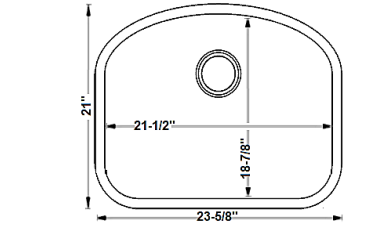

IZA Ref.# **IZA2021**
Overall Size 31-1/4" x 18" x 9"
Bowl Size 29-1/4" x 16"
Center & Rear Drain Options

IZA Ref.# **IZA505**
Overall Size 29-1/8" x 18-1/2" x 9"
Bowl Size 27" x 16-1/2"
Thickness Available 18G

IZA Ref.# **IZA2001-L/R**
Overall Size 31-3/4" x 20-5/8" x 18-3/8" x 9"
Bowl Size 30" x 18-1/2" x 16-3/8"
Thickness Available 18G/16G

Classic Stainless Steel

Naturalstonesbyiza.com

IZA Ref.# **IZA3118**
Overall Size 31-1/2" x 18-1/4" x 9"
Bowl Size 29-1/2" x 16-1/8"
Thickness Available 18G/16G
Available in ADA

IZA Ref.# **IZA1095**
Overall Size 30" x 18" x 9"
Bowl Size 28" x 16"
Thickness Available 18G/16G
Available in ADA

IZA Ref.# **IZA1024**
Overall Size 27" x 17-7/8" x 9"
Bowl Size 25-1/8" x 15-15/16"
Thickness Available 18G

IZA Ref.# **IZA1002**
Overall Size 23-1/8" x 17-7/8" x 9"
Bowl Size 21" x 15-3/4"
Thickness Available 18G/16G
Available in ADA

IZA Ref.# **IZA1001**
Overall Size 23-5/8" x 21" x 9"
Bowl Size 21-1/2" x 18-7/8"
Thickness Available 18G