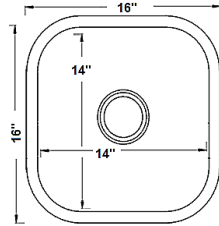

IZA Ref.# **IZA1095**
Overall Size 30" x 18" x 9"
Bowl Size 28" x 16"
Thickness Available 18G/16G
Available in ADA

IZA Ref.# **IZA1024**
Overall Size 27" x 17-7/8" x 9"
Bowl Size 25-1/8" x 15-15/16"
Thickness Available 18G

IZA Ref.# **IZA1002**
Overall Size 23-1/8" x 17-7/8" x 9"
Bowl Size 21" x 15-3/4"
Thickness Available 18G/16G
Available in ADA

IZA Ref.# **IZA1001**
Overall Size 23-5/8" x 21" x 9"
Bowl Size 21-1/2" x 18-7/8"
Thickness Available 18G

Classic Stainless Steel

Naturalstonesbyiza.com

IZA Ref.# **IZA1015**
Overall Size 18"x16-1/2"x9"
Bowl Size 16"x14-5/8"
Thickness Available 18G

IZA Ref.# **IZA1065**
Overall Size 23-5/8"x21"x9"
Bowl Size 21-1/2"x18-7/8"
Thickness Available 18G

IZA Ref.# **IZA1616**
Overall Size 23-5/8"x21"x9"
Bowl Size 21-1/2"x18-7/8"
Thickness Available 18G

IZA Ref.# **IZA1025**
Overall Size 23-5/8"x21"x9"
Bowl Size 21-1/2"x18-7/8"
Thickness Available 18G

Top Quality Grade SS	Reduce Noise with Insulation & Quality T-304 Thickness	IAPMO Certified