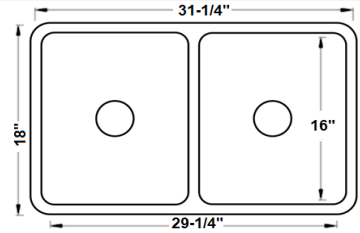

Se Habla Español

Buy Direct And Save More

Visit Or Call Us

2450 Pan Am Blvd, Elk Grove Village 630-501-0315 / 630-359-3475

Se Habla Español

Classic Stainless Steel

Naturalstonesbyiza.com

IZA Ref.# **IZA2002**
Overall Size 32-3/8" x 18-1/8" x 9"
Bowl Size 30-1/4" x 16"
Thickness Available 18G/16G
Available in ADA

IZA Ref.# **IZA2021**
Overall Size 31-1/4" x 18" x 9"
Bowl Size 29-1/4" x 16"
Center & Rear Drain Options

IZA Ref.# **IZA505**
Overall Size 29-1/8" x 18-1/2" x 9"
Bowl Size 27" x 16-1/2"
Thickness Available 18G

IZA Ref.# **IZA2001-L/R**
Overall Size 31-3/4" x 20-5/8" x 18-3/8" x 9"
Bowl Size 30" x 18-1/2" x 16-3/8"
Thickness Available 18G/16G

Classic Stainless Steel

Naturalstonesbyiza.com

IZA Ref.# **IZA3118**
Overall Size 31-1/2" x 18-1/4" x 9"
Bowl Size 29-1/2" x 16-1/8"
Thickness Available 18G/16G
Available in ADA

IZA Ref.# **IZA1095**
Overall Size 30" x 18" x 9"
Bowl Size 28" x 16"
Thickness Available 18G/16G
Available in ADA

IZA Ref.# **IZA1024**
Overall Size 27" x 17-7/8" x 9"
Bowl Size 25-1/8" x 15-15/16"
Thickness Available 18G