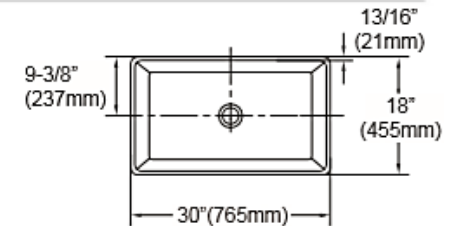

IZA Ref.#
FD-3622
Sink Ledge
Overall Size
36" x 21-1/18" x 9"
Bowl Size
34" x 17-1/4"
Thickness Available
16G

IZA Ref.#
FS-3622
Sink Ledge
Overall Size
36" x 21-1/18" x 9"
Bowl Size
34" x 17-1/4"
Thickness Available
16G

IZA Sinks

White Porcelain Farmhouse Sinks

White Porcelain Farmhouse Sinks

Protective Grids INCLUDED

Naturalstonesbyiza.com

IZA Ref.#
IZA-285T
Style: Smooth 
Overall Size
33-14" x 20" x 8-11/16"
Grid Set Included

IZA Ref.#
IZA-W3318A
Style: Fluted 
Overall Size
33-14" x 18" x 10"
Grid Set Included

IZA Ref.#
IZA-3320
Style: Smooth 
Overall Size
33" x 20" x 8-11/16"
Grid Set Included

IZA Ref.#
IZA-W3018A
Style: Fluted 
Overall Size
30" x 18" x 10"
Grid Set Included