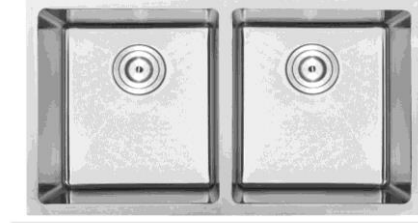

IZA Ref.#
IZR10-D3118
Overall Size
31"x18"x9"
Bowl Size
29"x16"
Thickness Available
18G/16G
Center/Rear Drain Options