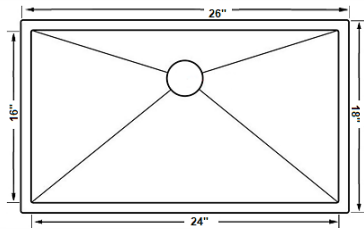

IZA Ref.#
ZOS-3219
Overall Size
32"x19"x9"
Bowl Size
30"x17"
Thickness Available
18G/16G
Center/Rear Drain Options

IZA Ref.#
ZOD-3219
Overall Size
32"x19"x9"
Bowl Size
30"x17"
Thickness Available
18G/16G
Center/Rear Drain Options

IZA Ref.#
ZOS-3018
Overall Size
30"x18"x9"
Bowl Size
28"x16"
Thickness Available
18G
Rear Drain Options

Handmade Stainless Steel
Zero Radius

Naturalstonesbyiza.com

IZA Ref.#
ZOS-2818
Overall Size
28" x 18" x 9"
Bowl Size
26" x 16"
Thickness Available
18G
Rear Drain Options

IZA Ref.#
ZOS-2618
Overall Size
26" x 18" x 9"
Bowl Size
24" x 16"
Thickness Available
18G
Rear Drain Options

IZA Ref.#
ZOS-2318
Overall Size
23" x 18" x 9"
Bowl Size
21" x 16"
Thickness Available
18G
Rear Drain Options