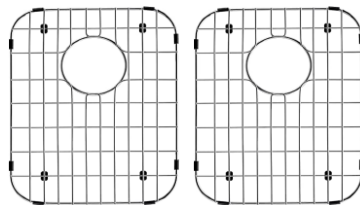

Accessories
Kitchen & Bath

Naturalstonesbyiza.com

IZA Sinks Protective Grids

Are crafted from Durable Grade Stainless Steel & are Dishwasher-safe. Custom fit for each sink model to protect your sink from scratches and dents. Rubber bumpers provide added protection to the Sink's surface.

Handmade Sink Grids

Standard Sink Grids

Deluxe Strainer Bucket

Roll Up Dryer

IZA-1110

Brush Nickel Soap Dispensers

IZA-1112

Accessories

Kitchen/Laundry Faucets

Naturalstonesbyiza.com

UPC IZA Ref.#
IZA-477BK

Finish: Modern Matte Black Superior finish that is Corrosion & Rust Resistant
Functions: 2 Spray modes / **Ideal:** Kitchen/Bar & Laundry use

Solid Stainless Steel Pull Down Kitchen Faucet. Constructed of Premium Quality Lead Free Brass.

Warranty: Limited lifetime warranty against manufacturer defects & craftsmanship

Finish: Commercial Spring Design-Brushed Nickel Superior finish. Corrosion & Rust Resistant
Functions: 2 Spray modes / **Ideal:** Kitchen & Laundry use

Solid Stainless Steel Pull Down Kitchen Faucet. Constructed of Premium Quality Lead Free Brass.

Warranty: Limited lifetime warranty against manufacturer defects & craftsmanship

UPC IZA Ref.#
IZA-460BN

UPC IZA Ref.#
IZA-470BN

Finish: Brushed Nickel Superior finish. Corrosion & Rust Resistant
Functions: 2 Spray modes / **Ideal:** Kitchen/Bar & Laundry use

Solid Stainless Steel Pull Down Kitchen Faucet. Constructed of Premium Quality Lead Free Brass.

Warranty: Limited lifetime warranty against manufacturer defects & craftsmanship

Finish: Brushed Nickel Superior finish. Corrosion & Rust Resistant
Functions: 2 Spray modes / **Ideal:** Kitchen/Bar & Laundry use