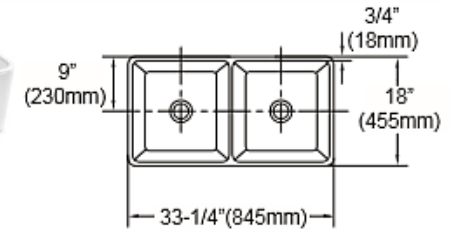

IZA Ref.#
FD-3622
Sink Ledge
Overall Size
36" x 21-1/18" x 9"
Bowl Size
34" x 17-1/4"
Thickness Available
16G

IZA Ref.#
FS-3622
Sink Ledge
Overall Size
36" x 21-1/18" x 9"
Bowl Size
34" x 17-1/4"
Thickness Available
16G

IZA Sinks

White Porcelain Farmhouse Sinks

White Porcelain Farmhouse Sinks

Protective Grids INCLUDED

Naturalstonesbyiza.com

IZA Ref.#
IZA-285T
Style: Smooth 
Overall Size
33-14" x 20" x 8-11/16"
Grid Set Included

IZA Ref.#
IZA-W3318A
Style: Fluted 
Overall Size
33-14" x 18" x 10"
Grid Set Included

IZA Ref.#
IZA-3320
Style: Smooth 
Overall Size
33" x 20" x 8-11/16"
Grid Set Included

IZA Ref.#
IZA-W3018A
Style: Fluted 
Overall Size
30" x 18" x 10"
Grid Set Included