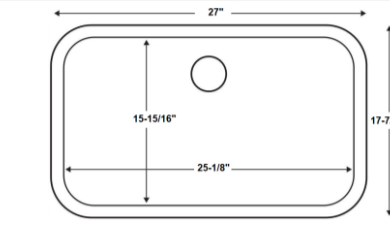

IZA Ref.# **IZA2021**
Overall Size 31-1/4" x 18" x 9"
Bowl Size 29-1/4" x 16"
Center & Rear Drain Options

IZA Ref.# **IZA505**
Overall Size 29-1/8" x 18-1/2" x 9"
Bowl Size 27" x 16-1/2"
Thickness Available 18G

IZA Ref.# **IZA2001-L/R**
Overall Size 31-3/4" x 20-5/8" x 18-3/8" x 9"
Bowl Size 30" x 18-1/2" x 16-3/8"
Thickness Available 18G/16G

Classic Stainless Steel

Naturalstonesbyiza.com

IZA Ref.# **IZA3118**
Overall Size 31-1/2" x 18-1/4" x 9"
Bowl Size 29-1/2" x 16-1/8"
Thickness Available 18G/16G
Available in ADA

IZA Ref.# **IZA1095**
Overall Size 30" x 18" x 9"
Bowl Size 28" x 16"
Thickness Available 18G/16G
Available in ADA

IZA Ref.# **IZA1024**
Overall Size 27" x 17-7/8" x 9"
Bowl Size 25-1/8" x 15-15/16"
Thickness Available 18G

IZA Ref.# **IZA1002**
Overall Size 23-1/8" x 17-7/8" x 9"
Bowl Size 21" x 15-3/4"
Thickness Available 18G/16G
Available in ADA

IZA Ref.# **IZA1001**
Overall Size 23-5/8" x 21" x 9"
Bowl Size 21-1/2" x 18-7/8"
Thickness Available 18G