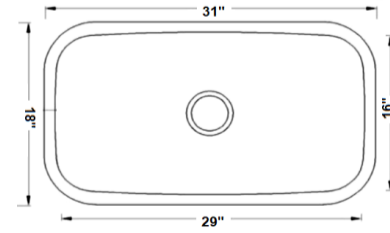

IZA Ref.# **IZA2021**
Overall Size 31-1/4" x 18" x 9"
Bowl Size 29-1/4" x 16"
Center & Rear Drain Options

IZA Ref.# **IZA505**
Overall Size 29-1/8" x 18-1/2" x 9"
Bowl Size 27" x 16-1/2"
Thickness Available 18G

IZA Ref.# **IZA2001-L/R**
Overall Size 31-3/4" x 20-5/8" x 18-3/8" x 9"
Bowl Size 30" x 18-1/2" x 16-3/8"
Thickness Available 18G/16G

Classic Stainless Steel

Naturalstonesbyiza.com

IZA Ref.# **IZA3118**
Overall Size 31-1/2" x 18-1/4" x 9"
Bowl Size 29-1/2" x 16-1/8"
Thickness Available 18G/16G
Available in ADA

IZA Ref.# **IZA1095**
Overall Size 30" x 18" x 9"
Bowl Size 28" x 16"
Thickness Available 18G/16G
Available in ADA

IZA Ref.# **IZA1024**
Overall Size 27" x 17-7/8" x 9"
Bowl Size 25-1/8" x 15-15/16"
Thickness Available 18G

IZA Ref.# **IZA1002**
Overall Size 23-1/8" x 17-7/8" x 9"
Bowl Size 21" x 15-3/4"
Thickness Available 18G/16G
Available in ADA

IZA Ref.# **IZA1001**
Overall Size 23-5/8" x 21" x 9"
Bowl Size 21-1/2" x 18-7/8"
Thickness Available 18G