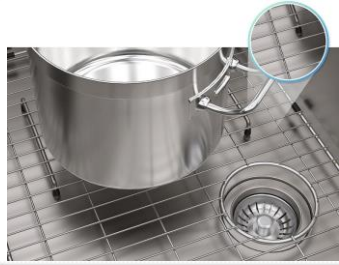

Accessories
Kitchen & Bath

Naturalstonesbyiza.com

IZA Sinks Protective Grids

Are crafted from Durable Grade Stainless Steel & are Dishwasher-safe. Custom fit for each sink model to protect your sink from scratches and dents. Rubber bumpers provide added protection to the Sink's surface.