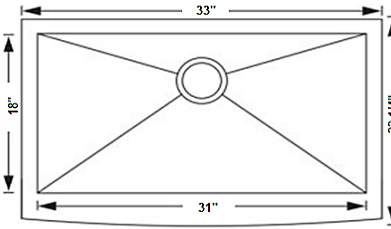

IZA Ref.#
ZOS-1816
Overall Size
18" x 16" x 9"
Bowl Size
16" x 14"
Thickness Available
18G
Rear Drain Options

Farmhouse Stainless Steel
Straight Apron & Curve Apron ~ 16G

Naturalstonesbyiza.com

Straight Front Apron

Curve Front Apron

Farmhouse Stainless Steel Curve Front Apron

Naturalstonesbyiza.com

IZA Ref.#
FS-30
Overall Size
30" x 21-1/4" x 10"
Bowl Size
28" x 17"
Thickness Available
16G

IZA Ref.#
FS-33
Overall Size
33" x 22-1/4" x 10"
Bowl Size
31" x 18"
Thickness Available
16G

IZA Ref.#
FD-33
Overall Size
33" x 21" x 10"
Bowl Size
31" x 18"
Thickness Available
16G

IZA Ref.#
FS-36 Single Bowl
FD-36 Double Bowl
Overall Size
36" x 21" x 10"
Bowl Size
33" x 16"
Thickness Available
16G