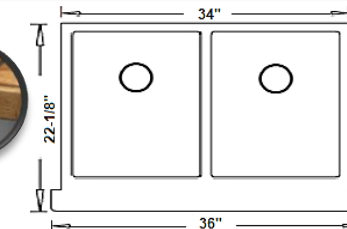

IZA Ref.#
FD-33
Overall Size
33" x 21" x 10"
Bowl Size
31" x 18"
Thickness Available
16G

IZA Ref.#
FS-36 Single Bowl
FD-36 Double Bowl
Overall Size
36" x 21" x 10"
Bowl Size
33" x 16"
Thickness Available
16G

Farmhouse Stainless Steel Straight Front Apron

Naturalstonesbyiza.com

IZA Ref.#
FS-3021
Overall Size
30" x 21-7/8" x 9"
Bowl Size
28" x 17"
Thickness Available
16G

IZA Ref.#
FS-3321 Single Bowl
FD-3321 Double Bowl
Overall Size
33" x 21-9/10" x 9"
Bowl Size
31" x 17"
Thickness Available
16G

IZA Ref.#
FD-3622
Sink Ledge
Overall Size
36" x 21-1/18" x 9"
Bowl Size
34" x 17-1/4"
Thickness Available
16G

IZA Ref.#
FS-3622
Sink Ledge
Overall Size
36" x 21-1/18" x 9"
Bowl Size
34" x 17-1/4"
Thickness Available
16G