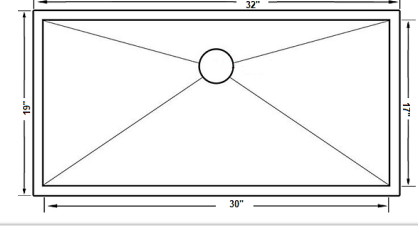

IZA Ref.#
ZOS-3219
Overall Size
32"x19"x9"
Bowl Size
30"x17"
Thickness Available
18G/16G
Center/Rear Drain Options