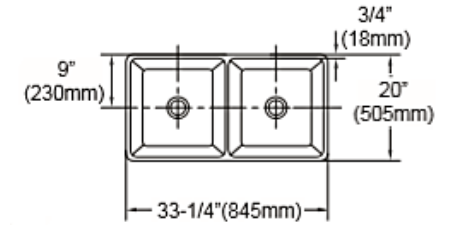

IZA Ref.#
FD-3622
Sink Ledge
Overall Size
36" x 21-1/18" x 9"
Bowl Size
34" x 17-1/4"
Thickness Available
16G

IZA Ref.#
FS-3622
Sink Ledge
Overall Size
36" x 21-1/18" x 9"
Bowl Size
34" x 17-1/4"
Thickness Available
16G

IZA Sinks

White Porcelain Farmhouse Sinks

White Porcelain Farmhouse Sinks

Protective Grids INCLUDED

Naturalstonesbyiza.com

IZA Ref.#
IZA-285T
Style: Smooth 
Overall Size
33-14" x 20" x 8-11/16"
Grid Set Included