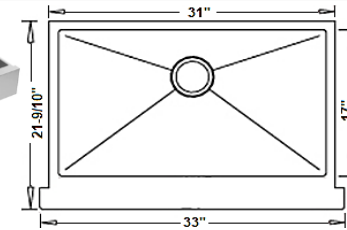

IZA Ref.#
FS-3321 Single Bowl
FD-3321 Double Bowl
Overall Size
33" x 21-9/10" x 9"
Bowl Size
31" x 17"
Thickness Available
16G