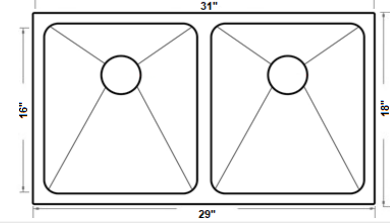

IZA Ref.#
IZR10-D3118
Overall Size
31"x18"x9"
Bowl Size
29"x16"
Thickness Available
18G/16G
Center/Rear Drain Options