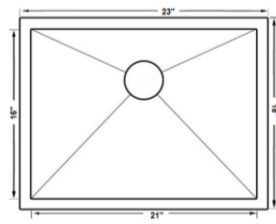

IZA Ref.#
ZOS-3219
Overall Size
32"x19"x9"
Bowl Size
30"x17"
Thickness Available
18G/16G
Center/Rear Drain Options

IZA Ref.#
ZOD-3219
Overall Size
32"x19"x9"
Bowl Size
30"x17"
Thickness Available
18G/16G
Center/Rear Drain Options

IZA Ref.#
ZOS-3018
Overall Size
30"x18"x9"
Bowl Size
28"x16"
Thickness Available
18G
Rear Drain Options

Handmade Stainless Steel
Zero Radius

Naturalstonesbyiza.com

IZA Ref.#
ZOS-2818
Overall Size
28" x 18" x 9"
Bowl Size
26" x 16"
Thickness Available
18G
Rear Drain Options

IZA Ref.#
ZOS-2618
Overall Size
26" x 18" x 9"
Bowl Size
24" x 16"
Thickness Available
18G
Rear Drain Options

IZA Ref.#
ZOS-2318
Overall Size
23" x 18" x 9"
Bowl Size
21" x 16"
Thickness Available
18G
Rear Drain Options