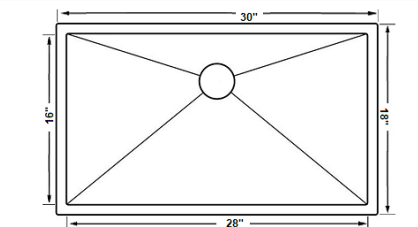

IZA Ref.#
IZR10-2818
Overall Size
28"x18"x9"
Bowl Size
26"x16"
Thickness Available
18G
Rear Drain Options

IZA Ref.#
IZR10-2618
Overall Size
26"x18"x9"
Bowl Size
24"x16"
Thickness Available
18G
Rear Drain Options

IZA Ref.#
IZR10-2318
Overall Size
23"x18"x9"
Bowl Size
21"x16"
Thickness Available
18G
Rear Drain Options

IZA Ref.#
IZR10-1816
Overall Size
18"x18"x9"
Bowl Size
16"x14"
Thickness Available
18G
Rear Drain Options

IZA Ref.#
ZOS-3219
Overall Size
32"x19"x9"
Bowl Size
30"x17"
Thickness Available
18G/16G
Center/Rear Drain Options

IZA Ref.#
ZOD-3219
Overall Size
32"x19"x9"
Bowl Size
30"x17"
Thickness Available
18G/16G
Center/Rear Drain Options