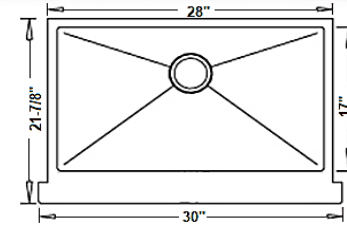

IZA Ref.#
FD-33
Overall Size
33" x 21" x 10"
Bowl Size
31" x 18"
Thickness Available
16G

IZA Ref.#
FS-36 Single Bowl
FD-36 Double Bowl
Overall Size
36" x 21" x 10"
Bowl Size
33" x 16"
Thickness Available
16G

Farmhouse Stainless Steel Straight Front Apron

Naturalstonesbyiza.com

IZA Ref.#
FS-3021
Overall Size
30" x 21-7/8" x 9"
Bowl Size
28" x 17"
Thickness Available
16G

IZA Ref.#
FS-3321 Single Bowl
FD-3321 Double Bowl
Overall Size
33" x 21-9/10" x 9"
Bowl Size
31" x 17"
Thickness Available
16G