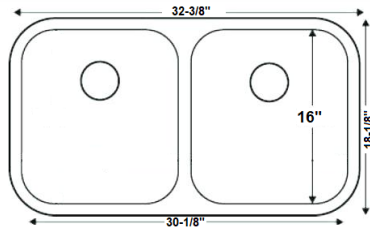

Se Habla Español

Buy Direct And Save More

Visit Or Call Us

2450 Pan Am Blvd, Elk Grove Village 630-501-0315 / 630-359-3475

Se Habla Español

Classic Stainless Steel

Naturalstonesbyiza.com

IZA Ref.# **IZA2002**
Overall Size 32-3/8" x 18-1/8" x 9"
Bowl Size 30-1/4" x 16"
Thickness Available 18G/16G
Available in ADA

IZA Ref.# **IZA2021**
Overall Size 31-1/4" x 18" x 9"
Bowl Size 29-1/4" x 16"
Center & Rear Drain Options

IZA Ref.# **IZA505**
Overall Size 29-1/8" x 18-1/2" x 9"
Bowl Size 27" x 16-1/2"
Thickness Available 18G

IZA Ref.# **IZA2001-L/R**
Overall Size 31-3/4" x 20-5/8" x 18-3/8" x 9"
Bowl Size 30" x 18-1/2" x 16-3/8"
Thickness Available 18G/16G

Classic Stainless Steel

Naturalstonesbyiza.com

IZA Ref.# **IZA3118**
Overall Size 31-1/2" x 18-1/4" x 9"
Bowl Size 29-1/2" x 16-1/8"
Thickness Available 18G/16G
Available in ADA

IZA Ref.# **IZA1095**
Overall Size 30" x 18" x 9"
Bowl Size 28" x 16"
Thickness Available 18G/16G
Available in ADA

IZA Ref.# **IZA1024**
Overall Size 27" x 17-7/8" x 9"
Bowl Size 25-1/8" x 15-15/16"
Thickness Available 18G