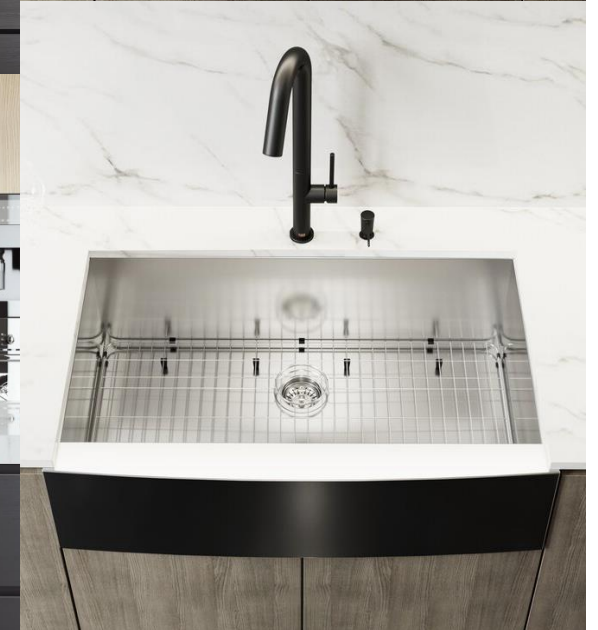

Straight Front Apron

Curve Front Apron