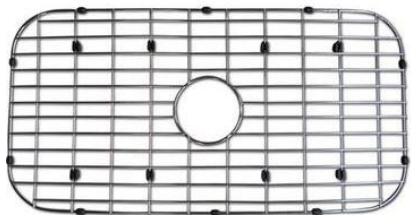

Handmade Sink Grids

Standard Sink Grids