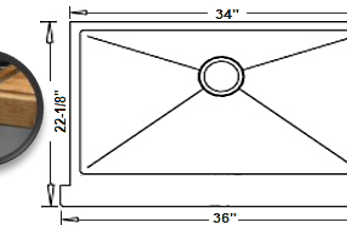

IZA Ref.#
FD-33
Overall Size
33" x 21" x 10"
Bowl Size
31" x 18"
Thickness Available
16G

IZA Ref.#
FS-36 Single Bowl
FD-36 Double Bowl
Overall Size
36" x 21" x 10"
Bowl Size
33" x 16"
Thickness Available
16G

Farmhouse Stainless Steel Straight Front Apron

Naturalstonesbyiza.com

IZA Ref.#
FS-3021
Overall Size
30" x 21-7/8" x 9"
Bowl Size
28" x 17"
Thickness Available
16G

IZA Ref.#
FS-3321 Single Bowl
FD-3321 Double Bowl
Overall Size
33" x 21-9/10" x 9"
Bowl Size
31" x 17"
Thickness Available
16G

IZA Ref.#
FD-3622
Sink Ledge
Overall Size
36" x 21-1/18" x 9"
Bowl Size
34" x 17-1/4"
Thickness Available
16G

IZA Ref.#
FS-3622
Sink Ledge
Overall Size
36" x 21-1/18" x 9"
Bowl Size
34" x 17-1/4"
Thickness Available
16G