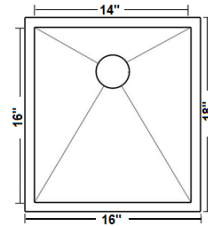

IZA Ref.#
IZR10-2318
Overall Size
23"x18"x9"
Bowl Size
21"x16"
Thickness Available
18G
Rear Drain Options

IZA Ref.#
IZR10-1816
Overall Size
18"x18"x9"
Bowl Size
16"x14"
Thickness Available
18G
Rear Drain Options

IZA Ref.#
ZOS-3219
Overall Size
32"x19"x9"
Bowl Size
30"x17"
Thickness Available
18G/16G
Center/Rear Drain Options

IZA Ref.#
ZOD-3219
Overall Size
32"x19"x9"
Bowl Size
30"x17"
Thickness Available
18G/16G
Center/Rear Drain Options

IZA Ref.#
ZOS-3018
Overall Size
30"x18"x9"
Bowl Size
28"x16"
Thickness Available
18G
Rear Drain Options

Handmade Stainless Steel
Zero Radius

Naturalstonesbyiza.com

IZA Ref.#
ZOS-2818
Overall Size
28" x 18" x 9"
Bowl Size
26" x 16"
Thickness Available
18G
Rear Drain Options

IZA Ref.#
ZOS-2618
Overall Size
26" x 18" x 9"
Bowl Size
24" x 16"
Thickness Available
18G
Rear Drain Options

IZA Ref.#
ZOS-2318
Overall Size
23" x 18" x 9"
Bowl Size
21" x 16"
Thickness Available
18G
Rear Drain Options