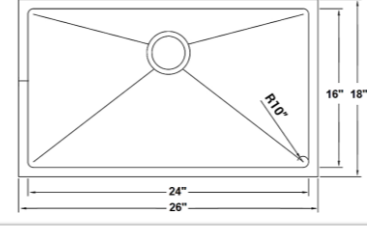

IZA Ref.#
IZR10-S3118
Overall Size
31"x18"x9"
Bowl Size
29"x16"
Thickness Available
18G/16G
Center/Rear Drain Options

IZA Ref.#
IZR10-D3118
Overall Size
31"x18"x9"
Bowl Size
29"x16"
Thickness Available
18G/16G
Center/Rear Drain Options

IZA Ref.#
IZR10-DS3118 (60/40)
Overall Size
31"x18"x9"
Bowl Size
29"x16"
Thickness Available
18G/16G

Handmade Stainless Steel
Tight Radius

Naturalstonesbyiza.com

IZA Ref.#
IZR10-3018
Overall Size
30"x18"x9"
Bowl Size
28"x16"
Thickness Available
18G
Center/Rear Drain Options

IZA Ref.#
IZR10-2818
Overall Size
28"x18"x9"
Bowl Size
26"x16"
Thickness Available
18G
Rear Drain Options

IZA Ref.#
IZR10-2618
Overall Size
26"x18"x9"
Bowl Size
24"x16"
Thickness Available
18G
Rear Drain Options