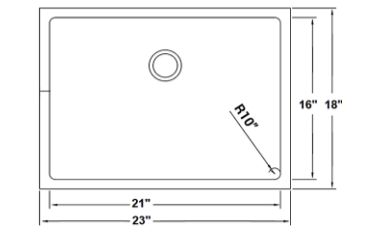

IZA Ref.#
IZR10-S3118
Overall Size
31"x18"x9"
Bowl Size
29"x16"
Thickness Available
18G/16G
Center/Rear Drain Options

IZA Ref.#
IZR10-D3118
Overall Size
31"x18"x9"
Bowl Size
29"x16"
Thickness Available
18G/16G
Center/Rear Drain Options

IZA Ref.#
IZR10-DS3118 (60/40)
Overall Size
31"x18"x9"
Bowl Size
29"x16"
Thickness Available
18G/16G

Handmade Stainless Steel
Tight Radius

Naturalstonesbyiza.com

IZA Ref.#
IZR10-3018
Overall Size
30"x18"x9"
Bowl Size
28"x16"
Thickness Available
18G
Center/Rear Drain Options

IZA Ref.#
IZR10-2818
Overall Size
28"x18"x9"
Bowl Size
26"x16"
Thickness Available
18G
Rear Drain Options

IZA Ref.#
IZR10-2618
Overall Size
26"x18"x9"
Bowl Size
24"x16"
Thickness Available
18G
Rear Drain Options