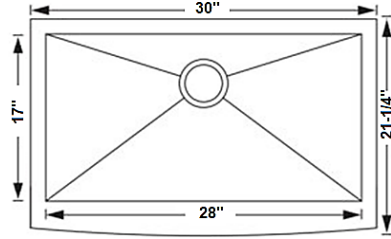

Farmhouse Stainless Steel Curve Front Apron

Naturalstonesbyiza.com

IZA Ref.#
FS-30
Overall Size
30" x 21-1/4" x 10"
Bowl Size
28" x 17"
Thickness Available
16G