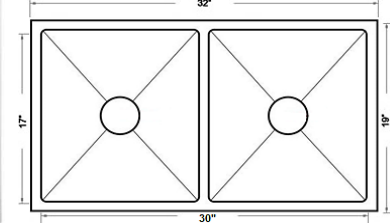

IZA Ref.#
IZR10-D3219
Overall Size
32"x19"x9"
Bowl Size
30"x17"
Thickness Available
18G/16G
Center/Rear Drain Options