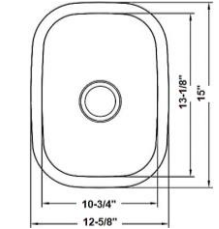

IZA Ref.# **IZA1095**
Overall Size 30" x 18" x 9"
Bowl Size 28" x 16"
Thickness Available 18G/16G
Available in ADA

IZA Ref.# **IZA1024**
Overall Size 27" x 17-7/8" x 9"
Bowl Size 25-1/8" x 15-15/16"
Thickness Available 18G

IZA Ref.# **IZA1002**
Overall Size 23-1/8" x 17-7/8" x 9"
Bowl Size 21" x 15-3/4"
Thickness Available 18G/16G
Available in ADA

IZA Ref.# **IZA1001**
Overall Size 23-5/8" x 21" x 9"
Bowl Size 21-1/2" x 18-7/8"
Thickness Available 18G

Classic Stainless Steel

Naturalstonesbyiza.com

IZA Ref.# **IZA1015**
Overall Size 18"x16-1/2"x9"
Bowl Size 16"x14-5/8"
Thickness Available 18G

IZA Ref.# **IZA1065**
Overall Size 23-5/8"x21"x9"
Bowl Size 21-1/2"x18-7/8"
Thickness Available 18G

IZA Ref.# **IZA1616**
Overall Size 23-5/8"x21"x9"
Bowl Size 21-1/2"x18-7/8"
Thickness Available 18G

IZA Ref.# **IZA1025**
Overall Size 23-5/8"x21"x9"
Bowl Size 21-1/2"x18-7/8"
Thickness Available 18G

Top Quality Grade SS	Reduce Noise with Insulation & Quality T-304 Thickness	IAPMO Certified