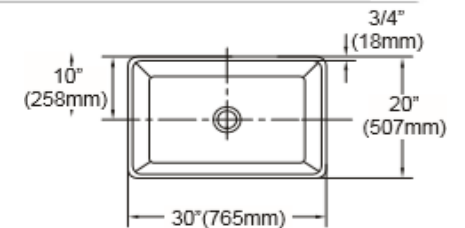

IZA Ref.#
IZA-285R
Style: Smooth
Overall Size
30" x 20" x 10"
Grid Set Included