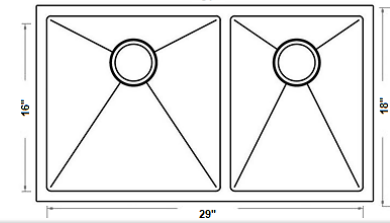

IZA Ref.#
IZR10-DS3118 (60/40)
Overall Size
31"x18"x9"
Bowl Size
29"x16"
Thickness Available
18G/16G