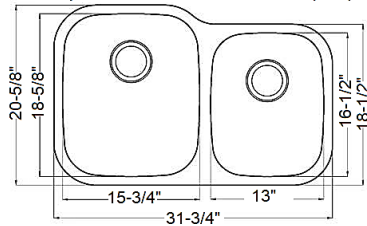

Se Habla Español

Buy Direct And Save More

Visit Or Call Us

2450 Pan Am Blvd, Elk Grove Village 630-501-0315 / 630-359-3475

Se Habla Español

Classic Stainless Steel

Naturalstonesbyiza.com

IZA Ref.# **IZA2002**
Overall Size 32-3/8" x 18-1/8" x 9"
Bowl Size 30-1/4" x 16"
Thickness Available 18G/16G
Available in ADA

IZA Ref.# **IZA2021**
Overall Size 31-1/4" x 18" x 9"
Bowl Size 29-1/4" x 16"
Center & Rear Drain Options

IZA Ref.# **IZA505**
Overall Size 29-1/8" x 18-1/2" x 9"
Bowl Size 27" x 16-1/2"
Thickness Available 18G

IZA Ref.# **IZA2001-L/R**
Overall Size 31-3/4" x 20-5/8" x 18-3/8" x 9"
Bowl Size 30" x 18-1/2" x 16-3/8"
Thickness Available 18G/16G

Classic Stainless Steel

Naturalstonesbyiza.com

IZA Ref.# **IZA3118**
Overall Size 31-1/2" x 18-1/4" x 9"
Bowl Size 29-1/2" x 16-1/8"
Thickness Available 18G/16G
Available in ADA

IZA Ref.# **IZA1095**
Overall Size 30" x 18" x 9"
Bowl Size 28" x 16"
Thickness Available 18G/16G
Available in ADA

IZA Ref.# **IZA1024**
Overall Size 27" x 17-7/8" x 9"
Bowl Size 25-1/8" x 15-15/16"
Thickness Available 18G