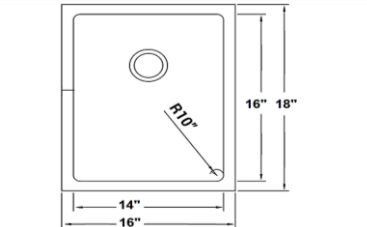

IZA Ref.#
IZR10-S3118
Overall Size
31"x18"x9"
Bowl Size
29"x16"
Thickness Available
18G/16G
Center/Rear Drain Options

IZA Ref.#
IZR10-D3118
Overall Size
31"x18"x9"
Bowl Size
29"x16"
Thickness Available
18G/16G
Center/Rear Drain Options

IZA Ref.#
IZR10-DS3118 (60/40)
Overall Size
31"x18"x9"
Bowl Size
29"x16"
Thickness Available
18G/16G

Handmade Stainless Steel
Tight Radius

Naturalstonesbyiza.com

IZA Ref.#
IZR10-3018
Overall Size
30"x18"x9"
Bowl Size
28"x16"
Thickness Available
18G
Center/Rear Drain Options

IZA Ref.#
IZR10-2818
Overall Size
28"x18"x9"
Bowl Size
26"x16"
Thickness Available
18G
Rear Drain Options

IZA Ref.#
IZR10-2618
Overall Size
26"x18"x9"
Bowl Size
24"x16"
Thickness Available
18G
Rear Drain Options

IZA Ref.#
IZR10-2318
Overall Size
23"x18"x9"
Bowl Size
21"x16"
Thickness Available
18G
Rear Drain Options

IZA Ref.#
IZR10-1816
Overall Size
18"x18"x9"
Bowl Size
16"x14"
Thickness Available
18G
Rear Drain Options