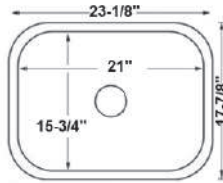

IZA Ref.# **IZA505**
 Overall Size 29-1/8" x 18-1/2" x 8"
 Bowl Size 27" x 16-1/2"
 Thickness Available
 18G

IZA Ref.# **IZA2001-L/R**
 Overall Size 31-3/4" x 20-5/8" x 18-3/8" x 9"
 Bowl Size 30" x 18-1/2" x 16-3/8"
 Thickness Available
 18G/16G
 Reversible 60/40-40/60 Available

(630) 501-0315

www.naturalstonesbyiza.com

Classic Stainless Steel

IZA Ref. # **IZA3118**
 Overall Size 31-1/2" x 18-1/4" x 9" 
 Bowl Size 29-1/2" x 16-1/8"
 Thickness Available
 18G/16G
 Available in ADA 

IZA Ref. # **IZA1029**
 Overall Size 30" x 18" x 9" 
 Bowl Size 28" x 16"
 Thickness Available
 18G/16G STRAIGHT CUT
 Available in ADA 

IZA Ref. # **IZA1024**
 Overall Size 27" x 17-7/8" x 9" 
 Bowl Size 25-1/8" x 15-15/16"
 Thickness Available
 18G

(630) 501-0315

www.naturalstonesbyiza.com

Classic Stainless Steel

IZA Ref.# **IZA1002**
 Overall Size 23-1/8" x 17-7/8" x 9"
 Bowl Size 21" x 15-3/4"
 Thickness Available
 18G/16G
 Available in ADA

IZA Ref.# **IZA1015**
 Overall Size 18" x 16-1/2" x 9"
 Bowl Size 16" x 14-5/8"
 Thickness Available
 18G