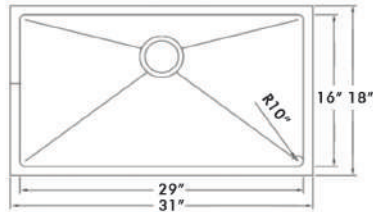

Handmade Stainless Steel

IZA-Series Tight Radius

IZA Ref.# **IZR10-S3018**

Overall Size 30"x18"x9"

Bowl Size 28"x16"

Thickness Available

18G

Rear Drain Options