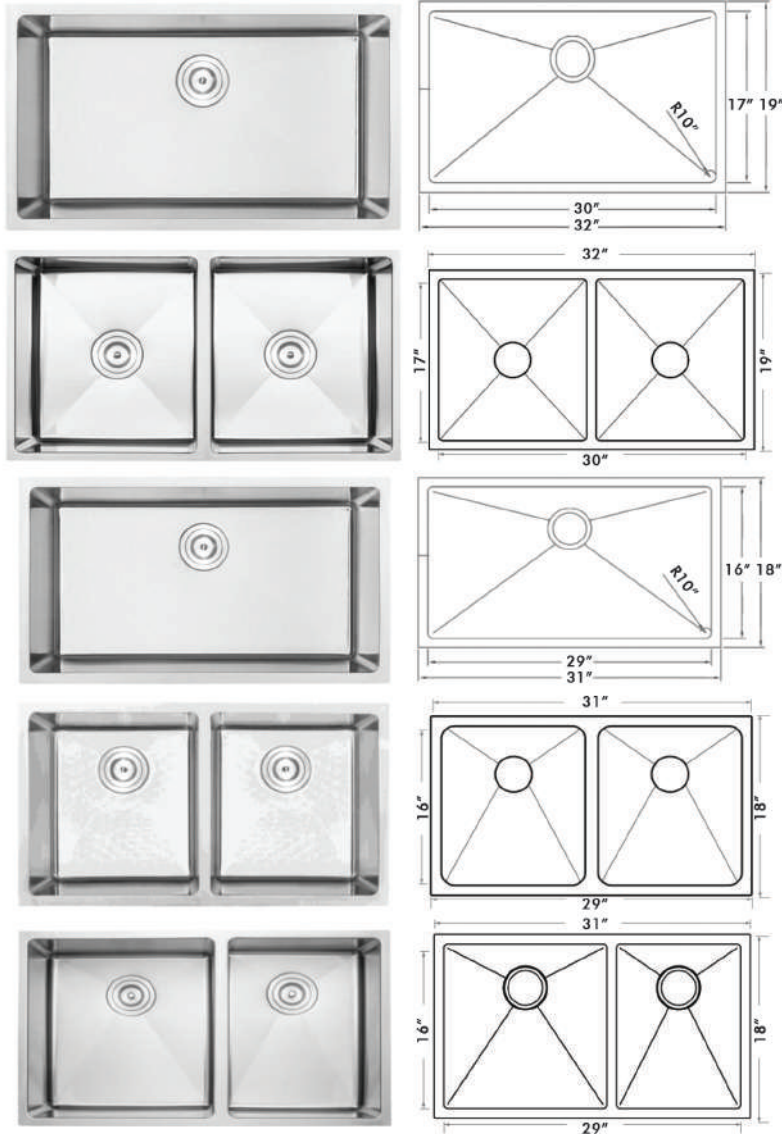

Handmade Stainless Steel

IZA-Series Tight Radius

IZA Ref.# **IZR10-S3219**
Overall Size 32" x 19" x 9"
Bowl Size 30" x 17"
Thickness Available
18G/16G
Center/Rear Drain Options

IZA Ref.# **IZR10-D3219**
Overall Size 32" x 19" x 9"
Bowl Size 30" x 17"
Thickness Available
18G/16G
Center/Rear Drain Options

IZA Ref.# **IZR10-S3118**
Overall Size 31" x 18" x 9"
Bowl Size 29" x 16"
Thickness Available
18G/16G
Center/Rear Drain Options

IZA Ref.# **IZR10-D3118**
Overall Size 31" x 18" x 9"
Bowl Size 29" x 16"
Thickness Available
18G/16G
Center/Rear Drain Options

IZA Ref.# **IZR10-DS3118** (60/40)
Overall Size 31" x 18" x 9"
Bowl Size 29" x 16"
Thickness Available
18G

(630) 501-0315

www.naturalstonesbyiza.com