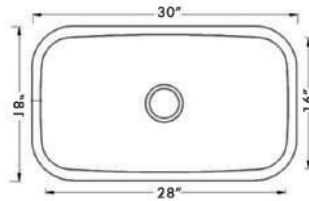

IZA Ref.# **IZA2002**
 Overall Size 32-3/8" x 18-1/8" x 9"
 Bowl Size 30-1/4" x 16"
 Thickness Available
 18G/16G
 Available in ADA

IZA Ref.# **IZA2021**
 Overall Size 31-1/4" x 18" x 9"
 Bowl Size 29-1/4" x 16"
 Center & Rear Drain Options
 Available in ADA

IZA Ref.# **IZA505**
 Overall Size 29-1/8" x 18-1/2" x 8"
 Bowl Size 27" x 16-1/2"
 Thickness Available
 18G

IZA Ref.# **IZA2001-L/R**
 Overall Size 31-3/4" x 20-5/8" x 18-3/8" x 9"
 Bowl Size 30" x 18-1/2" x 16-3/8"
 Thickness Available
 18G/16G
 Reversible 60/40-40/60 Available

(630) 501-0315

www.naturalstonesbyiza.com

Classic Stainless Steel

IZA Ref. # **IZA3118**
 Overall Size 31-1/2" x 18-1/4" x 9" 
 Bowl Size 29-1/2" x 16-1/8"
 Thickness Available
 18G/16G
 Available in ADA 

IZA Ref. # **IZA1029**
 Overall Size 30" x 18" x 9" 
 Bowl Size 28" x 16"
 Thickness Available
 18G/16G STRAIGHT CUT
 Available in ADA 

IZA Ref. # **IZA1024**
 Overall Size 27" x 17-7/8" x 9" 
 Bowl Size 25-1/8" x 15-15/16"
 Thickness Available
 18G