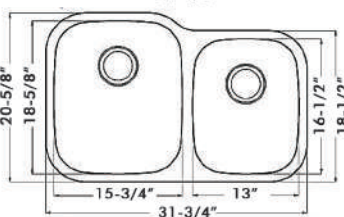

IZA Ref.# **IZA2002**
 Overall Size 32-3/8" x 18-1/8" x 9"
 Bowl Size 30-1/4" x 16"
 Thickness Available
 18G/16G
 Available in ADA

IZA Ref.# **IZA2021**
 Overall Size 31-1/4" x 18" x 9"
 Bowl Size 29-1/4" x 16"
 Center & Rear Drain Options
 Available in ADA

IZA Ref.# **IZA505**
 Overall Size 29-1/8" x 18-1/2" x 8"
 Bowl Size 27" x 16-1/2"
 Thickness Available
 18G

IZA Ref.# **IZA2001-L/R**
 Overall Size 31-3/4" x 20-5/8" x 18-3/8" x 9"
 Bowl Size 30" x 18-1/2" x 16-3/8"
 Thickness Available
 18G/16G
 Reversible 60/40-40/60 Available

IZA Ref. # **IZA1029**
 Overall Size 30" x 18" x 9" 
 Bowl Size 28" x 16"
 Thickness Available
 18G/16G STRAIGHT CUT
 Available in ADA 

IZA Ref. # **IZA1024**
 Overall Size 27" x 17-7/8" x 9" 
 Bowl Size 25-1/8" x 15-15/16"
 Thickness Available
 18G