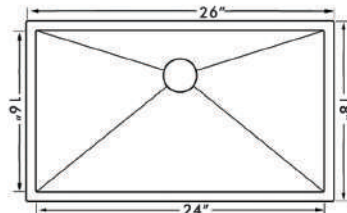

IZA Ref.# **ZOS-3018**
 Overall Size 30" x 18" x 9"
 Bowl Size 28" x 16"
 Thickness Available 18G
 Center Drain Option

www.naturalstonesbyiza.com

Handmade Stainless Steel

Chicago-Series Zero Radius

IZA Ref.# **ZOS-2818**
 Overall Size 28" x 18" x 9"
 Bowl Size 26" x 16"
 Thickness Available
 18G
 Rear Drain Options