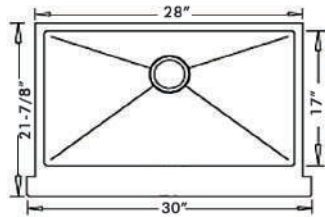

IZA Ref.# **FS-33**
Overall Size 33" x 22-1/4" x 10"
Apron Size 9
Bowl Size 31" x 18"
Thickness Available
16G

IZA Ref.# **FD-33**
Overall Size 33" x 21" x 10"
Apron Size 9
Bowl Size 31" x 18"
Thickness Available
16G

IZA Ref.# **FS-36** Single Bowl
FD-36 Double Bowl
Overall Size 36" x 21" x 10"
Apron Size 9
Bowl Size 33" x 16"
Thickness Available
16G

(630) 501-0315

www.naturalstonesbyiza.com

Farmhouse Stainless Steel

RETRO FIT

Straight Front Apron

Requires Standard Sink Base Cabinet

IZA Ref.# **FS-3021**
 Overall Size 30" x 21-7/8" x 9"
 Apron Size 6-1/2"
 Bowl Size 28" x 17"
 Thickness Available
 16G : Includes Protective Grid

IZA Ref.# **FD-3321 Double Bowl**
 Overall Size 33" x 21-9/10" x 9"
 Apron Size 6-1/2"
 Bowl Size 31" x 17"
 Thickness Available
 16G : Includes Protective Grid

Sink /
Ledge

IZA Ref.# **FD-3622 Sink Ledge**
 Overall Size 36" x 21-1/8" x 9"
 Apron Size 6-1/2"
 Bowl Size 34" x 17-1/4"
 Thickness Available
 16G : Includes Strainer IZA9106