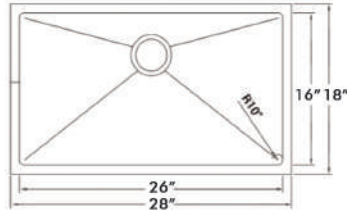

IZA Ref.# **IZR10-D3118**
 Overall Size 31" x 18" x 9"
 Bowl Size 29" x 16"
 Thickness Available
 18G/16G
 Center/Rear Drain Options

IZA Ref.# **IZR10-DS3118** (60/40)
 Overall Size 31" x 18" x 9"
 Bowl Size 29" x 16"
 Thickness Available
 18G

(630) 501-0315

www.naturalstonesbyiza.com

Handmade Stainless Steel

IZA-Series Tight Radius

IZA Ref.# **IZR10-S3018**

Overall Size 30"x18"x9"

Bowl Size 28"x16"

Thickness Available

18G

Rear Drain Options

IZA Ref.# **IZR10-S2818**

Overall Size 28"x18"x9"

Bowl Size 26"x16"

Thickness Available

18G

Rear Drain Options