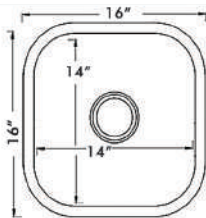

IZA Ref.# **IZA505**
 Overall Size 29-1/8" x 18-1/2" x 8"
 Bowl Size 27" x 16-1/2"
 Thickness Available
 18G

IZA Ref.# **IZA2001-L/R**
 Overall Size 31-3/4" x 20-5/8" x 18-3/8" x 9"
 Bowl Size 30" x 18-1/2" x 16-3/8"
 Thickness Available
 18G/16G
 Reversible 60/40-40/60 Available

IZA Ref. # **IZA1029**
 Overall Size 30" x 18" x 9" 
 Bowl Size 28" x 16"
 Thickness Available
 18G/16G STRAIGHT CUT
 Available in ADA 

IZA Ref. # **IZA1024**
 Overall Size 27" x 17-7/8" x 9" 
 Bowl Size 25-1/8" x 15-15/16"
 Thickness Available
 18G

(630) 501-0315

www.naturalstonesbyiza.com

Classic Stainless Steel

IZA Ref.# **IZA1002**
 Overall Size 23-1/8" x 17-7/8" x 9"
 Bowl Size 21" x 15-3/4"
 Thickness Available
 18G/16G
 Available in ADA

IZA Ref.# **IZA1015**
 Overall Size 18" x 16-1/2" x 9"
 Bowl Size 16" x 14-5/8"
 Thickness Available
 18G

IZA Ref.# **IZA1616**
 Overall Size 16" x 16"
 Bowl Size 14" x 14"
 Thickness Available
 18G

IZA Ref.# **IZA1025**
 Overall Size 15" x 13"
 Bowl Size 13" x 11"
 Thickness Available
 18G

(630) 501-0315

www.naturalstonesbyiza.com