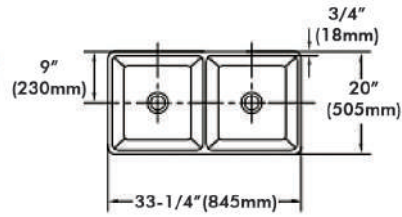

IZA Ref.# **FD-3321 Double Bowl**
 Overall Size 33" x 21-9/10" x 9"
 Apron Size 6-1/2"
 Bowl Size 31" x 17"
 Thickness Available
 16G : Includes Protective Grid

Sink /
Ledge

IZA Ref.# **FD-3622 Sink Ledge**
 Overall Size 36" x 21-1/8" x 9"
 Apron Size 6-1/2"
 Bowl Size 34" x 17-1/4"
 Thickness Available
 16G : Includes Strainer IZA9106

Sink |
Ledge

IZA Ref.# **FS-3622 Sink Ledge**
 Overall Size 36" x 21-1/8" x 9"
 Apron Size 6-1/2"
 Bowl Size 34" x 17-1/4"
 Thickness Available
 16G : Includes Strainer IZA9106

*While Supplies Last

(630) 501-0315

www.naturalstonesbyiza.com

IZA SINKS WHITE PORCELAIN FARMHOUSE SINKS

(630) 501-0315

www.naturalstonesbyiza.com

White Porcelain Farmhouse Sinks

Protective Grids & Strainers Included

IZA Ref.# **IZA-W3318A**
 Style **Fluted**
 Overall Size **33-1/4" x 18" x 10"**
 Grid Set Included - Reversible

IZA Ref.# **IZA-285T**
 Style **Smooth**
 Overall Size **32" x 20" x 8-1/2"**
 Grid Set Included - Reversible

IZA Ref.# **IZA-3320**
 Style **Smooth**
 Overall Size **33" x 20" x 8-11/16"**
 Grid Set Included - Reversible