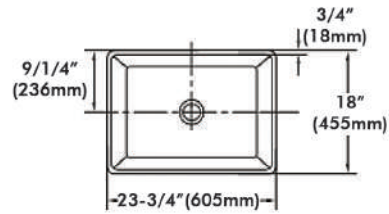

White Porcelain Farmhouse Sinks

Protective Grids & Strainers Included

IZA Ref.# **IZA-2418B**
Style **Fluted**
Overall Size 24" x 18" x 10"
Grid Set Included - Reversible