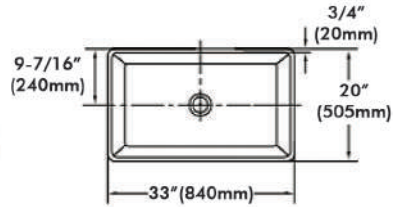

IZA Ref.# **FD-3321 Double Bowl**
 Overall Size 33" x 21-9/10" x 9"
 Apron Size 6-1/2"
 Bowl Size 31" x 17"
 Thickness Available
 16G : Includes Protective Grid

Sink /
Ledge

IZA Ref.# **FD-3622 Sink Ledge**
 Overall Size 36" x 21-1/8" x 9"
 Apron Size 6-1/2"
 Bowl Size 34" x 17-1/4"
 Thickness Available
 16G : Includes Strainer IZA9106

Sink |
Ledge

IZA Ref.# **FS-3622 Sink Ledge**
 Overall Size 36" x 21-1/8" x 9"
 Apron Size 6-1/2"
 Bowl Size 34" x 17-1/4"
 Thickness Available
 16G : Includes Strainer IZA9106

*While Supplies Last

(630) 501-0315

www.naturalstonesbyiza.com

IZA SINKS WHITE PORCELAIN FARMHOUSE SINKS

(630) 501-0315

www.naturalstonesbyiza.com

White Porcelain Farmhouse Sinks

Protective Grids & Strainers Included

IZA Ref.# **IZA-W3318A**
 Style **Fluted**
 Overall Size **33-1/4" x 18" x 10"**
 Grid Set Included - Reversible

IZA Ref.# **IZA-285T**
 Style **Smooth**
 Overall Size **32" x 20" x 8-1/2"**
 Grid Set Included - Reversible

IZA Ref.# **IZA-3320**
 Style **Smooth**
 Overall Size **33" x 20" x 8-11/16"**
 Grid Set Included - Reversible