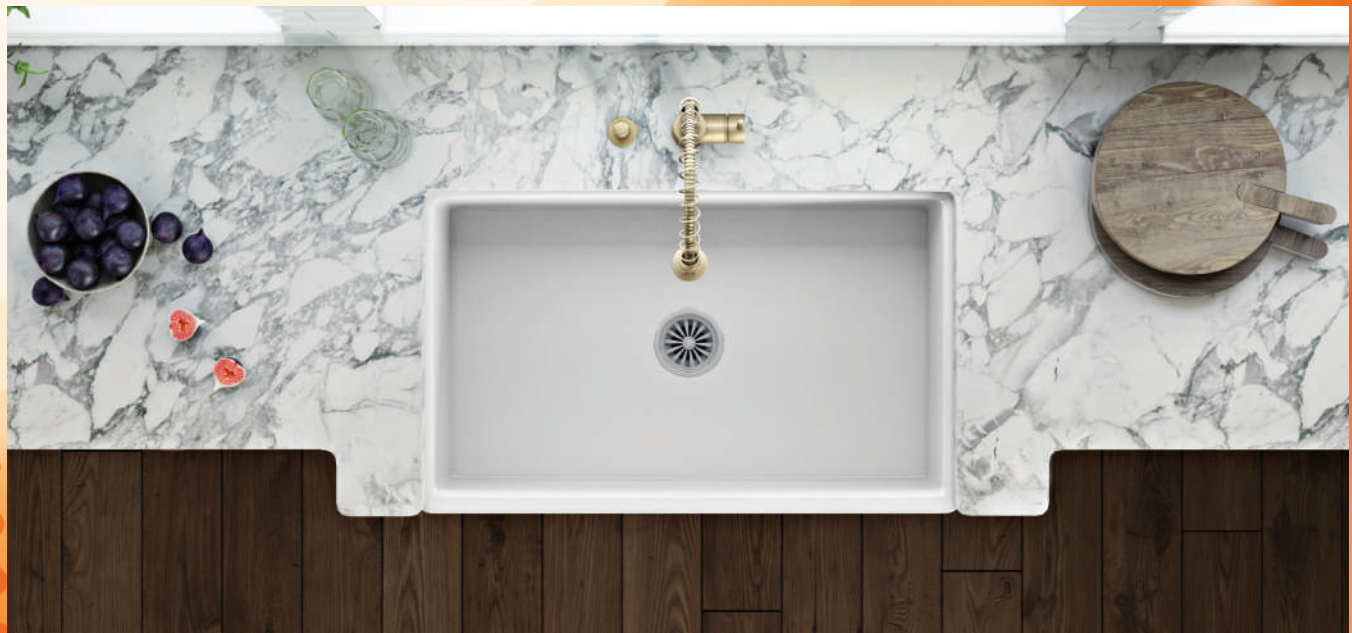

IZA SINKS WHITE PORCELAIN FARMHOUSE SINKS

(630) 501-0315

www.naturalstonesbyiza.com