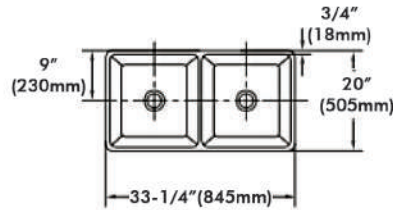

IZA Ref.# **FD-3321 Double Bowl**
 Overall Size 33" x 21-9/10" x 9"
 Apron Size 6-1/2"
 Bowl Size 31" x 17"
 Thickness Available
 16G : Includes Protective Grid

Sink /
Ledge

IZA Ref.# **FD-3622 Sink Ledge**
 Overall Size 36" x 21-1/8" x 9"
 Apron Size 6-1/2"
 Bowl Size 34" x 17-1/4"
 Thickness Available
 16G : Includes Strainer IZA9106

Sink |
Ledge

IZA Ref.# **FS-3622 Sink Ledge**
 Overall Size 36" x 21-1/8" x 9"
 Apron Size 6-1/2"
 Bowl Size 34" x 17-1/4"
 Thickness Available
 16G : Includes Strainer IZA9106

*While Supplies Last

(630) 501-0315

www.naturalstonesbyiza.com

IZA SINKS WHITE PORCELAIN FARMHOUSE SINKS

(630) 501-0315

www.naturalstonesbyiza.com

White Porcelain Farmhouse Sinks

Protective Grids & Strainers Included

IZA Ref.# **IZA-W3318A**
 Style **Fluted**
 Overall Size **33-1/4" x 18" x 10"**
 Grid Set Included - Reversible

IZA Ref.# **IZA-285T**
 Style **Smooth**
 Overall Size **32" x 20" x 8-1/2"**
 Grid Set Included - Reversible

IZA Ref.# **IZA-3320**
 Style **Smooth**
 Overall Size **33" x 20" x 8-11/16"**
 Grid Set Included - Reversible