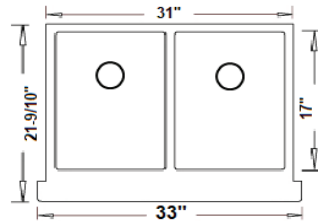

IZA Ref.# **FS-33**
Overall Size 33" x 22-1/4" x 10"
Apron Size 9
Bowl Size 31" x 18"
Thickness Available
16G

IZA Ref.# **FD-33**
Overall Size 33" x 21" x 10"
Apron Size 9
Bowl Size 31" x 18"
Thickness Available
16G

IZA Ref.# **FS-36** Single Bowl
FD-36 Double Bowl
Overall Size 36" x 21" x 10"
Apron Size 9
Bowl Size 33" x 16"
Thickness Available
16G

(630) 501-0315

www.naturalstonesbyiza.com

Farmhouse Stainless Steel

RETRO FIT

Straight Front Apron

Requires Standard Sink Base Cabinet

IZA Ref.# **FS-3021**
 Overall Size 30" x 21-7/8" x 9"
 Apron Size 6-1/2"
 Bowl Size 28" x 17"
 Thickness Available
 16G : Includes Protective Grid

IZA Ref.# **FD-3321 Double Bowl**
 Overall Size 33" x 21-9/10" x 9"
 Apron Size 6-1/2"
 Bowl Size 31" x 17"
 Thickness Available
 16G : Includes Protective Grid

Sink /
Ledge

IZA Ref.# **FD-3622 Sink Ledge**
 Overall Size 36" x 21-1/8" x 9"
 Apron Size 6-1/2"
 Bowl Size 34" x 17-1/4"
 Thickness Available
 16G : Includes Strainer IZA9106