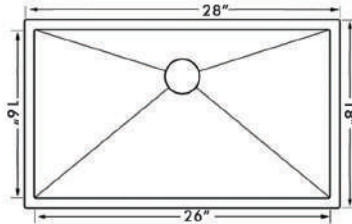

(630) 501-0315

Chicago-Series Zero Radius

IZA Ref.# **ZOS-3219**
 Overall Size 32" x 19" x 9"
 Bowl Size 30" x 17"
 Thickness Available 18G/16G
 Center/Rear Drain Options

IZA Ref.# **ZOD-3219**
 Overall Size 32" x 19" x 9"
 Bowl Size 30" x 17"
 Thickness Available 18G/16G
 Center/Rear Drain Options

IZA Ref.# **ZOS-3118**
 Overall Size 31" x 18" x 9"
 Bowl Size 29" x 16"
 Thickness Available 18G/16G
 Center/Rear Drain Options

IZA Ref.# **ZOD-3118**
 Overall Size 31" x 18" x 9"
 Bowl Size 29" x 16"
 Thickness Available 18G/16G
 Center/Rear Drain Options

IZA Ref.# **ZOS-3018**
 Overall Size 30" x 18" x 9"
 Bowl Size 28" x 16"
 Thickness Available 18G
 Center Drain Option

www.naturalstonesbyiza.com

Handmade Stainless Steel

Chicago-Series Zero Radius

IZA Ref.# **ZOS-2818**
 Overall Size 28" x 18" x 9"
 Bowl Size 26" x 16"
 Thickness Available
 18G
 Rear Drain Options