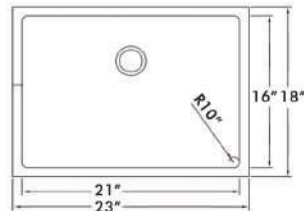

IZA Ref.# **IZR10-S2618**

Overall Size 26"x18"x9"

Bowl Size 24"x16"

Thickness Available

18G

Rear Drain Options

IZA Ref.# **IZR10-S2318**

Overall Size 23"x18"x9"

Bowl Size 21"x16"

Thickness Available

18G

Rear Drain Options

IZA Ref.# **IZR10-S1816**

Overall Size 18"x16"x9"

Bowl Size 16"x14"

Thickness Available