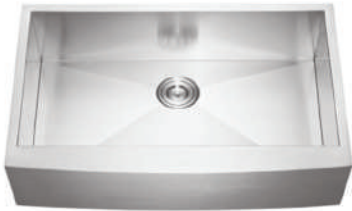

Curve Front Apron

Requires Farmhouse Sink Base Cabinet

IZA-3321SC Single Bowl
IZA-3321HC Double Bowl
Overall Size 33" x 21" x 10"
Apron Size 9
Bowl Size 31" x 19"
Thickness Available
16G

IZA Ref.# **FS-30**
Overall Size 30" x 21-1/4" x 10"
Apron Size 9
Bowl Size 28" x 17"
Thickness Available
16G