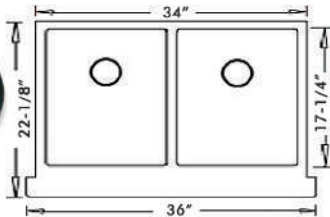

IZA Ref.# **FS-36** Single Bowl
FD-36 Double Bowl
Overall Size 36" x 21" x 10"
Apron Size 9
Bowl Size 33" x 16"
Thickness Available
16G

(630) 501-0315

www.naturalstonesbyiza.com

Farmhouse Stainless Steel

RETRO FIT

Straight Front Apron

Requires Standard Sink Base Cabinet

IZA Ref.# **FS-3021**
 Overall Size 30" x 21-7/8" x 9"
 Apron Size 6-1/2"
 Bowl Size 28" x 17"
 Thickness Available
 16G : Includes Protective Grid

IZA Ref.# **FD-3321 Double Bowl**
 Overall Size 33" x 21-9/10" x 9"
 Apron Size 6-1/2"
 Bowl Size 31" x 17"
 Thickness Available
 16G : Includes Protective Grid

Sink /
Ledge

IZA Ref.# **FD-3622 Sink Ledge**
 Overall Size 36" x 21-1/8" x 9"
 Apron Size 6-1/2"
 Bowl Size 34" x 17-1/4"
 Thickness Available
 16G : Includes Strainer IZA9106

Sink |
Ledge

IZA Ref.# **FS-3622 Sink Ledge**
 Overall Size 36" x 21-1/8" x 9"
 Apron Size 6-1/2"
 Bowl Size 34" x 17-1/4"
 Thickness Available
 16G : Includes Strainer IZA9106

*While Supplies Last

(630) 501-0315