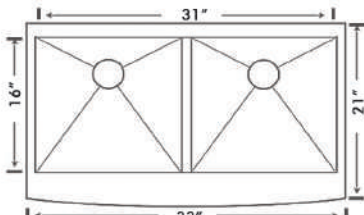

Curve Front Apron

Requires Farmhouse Sink Base Cabinet

IZA-3321SC Single Bowl
IZA-3321HC Double Bowl
Overall Size 33" x 21" x 10"
Apron Size 9
Bowl Size 31" x 19"
Thickness Available
16G

IZA Ref.# **FS-30**
Overall Size 30" x 21-1/4" x 10"
Apron Size 9
Bowl Size 28" x 17"
Thickness Available
16G

IZA Ref.# **FS-33**
Overall Size 33" x 22-1/4" x 10"
Apron Size 9
Bowl Size 31" x 18"
Thickness Available
16G

IZA Ref.# **FD-33**
Overall Size 33" x 21" x 10"
Apron Size 9
Bowl Size 31" x 18"
Thickness Available
16G

IZA Ref.# **FS-36** Single Bowl
FD-36 Double Bowl
Overall Size 36" x 21" x 10"
Apron Size 9
Bowl Size 33" x 16"
Thickness Available
16G

(630) 501-0315

www.naturalstonesbyiza.com