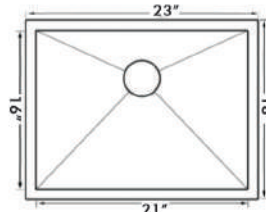

IZA Ref.# **ZOS-3118**
 Overall Size 31" x 18" x 9"
 Bowl Size 29" x 16"
 Thickness Available 18G/16G
 Center/Rear Drain Options

IZA Ref.# **ZOD-3118**
 Overall Size 31" x 18" x 9"
 Bowl Size 29" x 16"
 Thickness Available 18G/16G
 Center/Rear Drain Options

IZA Ref.# **ZOS-3018**
 Overall Size 30" x 18" x 9"
 Bowl Size 28" x 16"
 Thickness Available 18G
 Center Drain Option

www.naturalstonesbyiza.com

Handmade Stainless Steel

Chicago-Series Zero Radius

IZA Ref.# **ZOS-2818**
 Overall Size 28" x 18" x 9"
 Bowl Size 26" x 16"
 Thickness Available
 18G
 Rear Drain Options

IZA Ref.# **ZOS-2618**
 Overall Size 26" x 18" x 9"
 Bowl Size 24" x 16"
 Thickness Available
 18G
 Rear Drain Options

IZA Ref.# **ZOS-2318**
 Overall Size 23" x 18" x 9"
 Bowl Size 21" x 16"
 Thickness Available
 18G
 Rear Drain Options