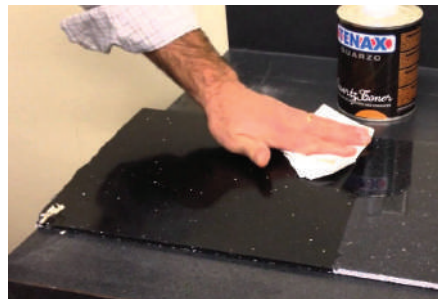

Don't see what you're looking for?

We are always open to suggestions and requests.

Now with Distributions from the Best names in the stone business like, WEHA-USA / Abaco Machines and more!

With options to "Pre-Order" items for In-store pickup, Delivery or Drop ship directly.