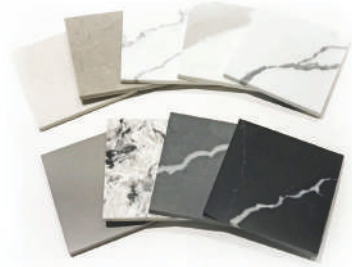

(630) 501-0315

www.naturalstonesbyiza.com

QUARTZ

(630) 501-0315

www.naturalstonesbyiza.com

Slab Distribution

Now Serving All of Illinois & Wisconsin

**Free Delivery & In-Store
Pickup Available**

**Monday - Friday: 10:30am - 5pm
Saturdays: 10:00am - 1pm**

**Calacatta Quartz
Carrera Quartz
Sparkle Quartz
Solid Quartz**

**Calacatta Rocky
Calacatta Azul
Star White
Pebble White
Carrera Spring
Super White**