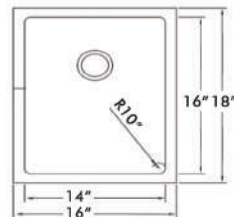

IZA Ref.# **IZR10-D3118**
 Overall Size 31" x 18" x 9"
 Bowl Size 29" x 16"
 Thickness Available
 18G/16G
 Center/Rear Drain Options

IZA Ref.# **IZR10-DS3118** (60/40)
 Overall Size 31" x 18" x 9"
 Bowl Size 29" x 16"
 Thickness Available
 18G

18G

Rear Drain Options

IZA Ref.# **IZR10-S2818**

Overall Size 28"x18"x9"

Bowl Size 26"x16"

Thickness Available

18G

Rear Drain Options

IZA Ref.# **IZR10-S2618**

Overall Size 26"x18"x9"

Bowl Size 24"x16"

Thickness Available

18G

Rear Drain Options

IZA Ref.# **IZR10-S2318**

Overall Size 23"x18"x9"

Bowl Size 21"x16"

Thickness Available

18G

Rear Drain Options

IZA Ref.# **IZR10-S1816**

Overall Size 18"x16"x9"

Bowl Size 16"x14"

Thickness Available