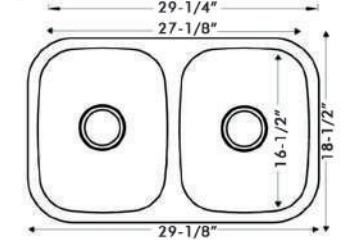

IZA Ref.# **IZA2002**
 Overall Size 32-3/8" x 18-1/8" x 9"
 Bowl Size 30-1/4" x 16"
 Thickness Available
 18G/16G
 Available in ADA

IZA Ref.# **IZA2021**
 Overall Size 31-1/4" x 18" x 9"
 Bowl Size 29-1/4" x 16"
 Center & Rear Drain Options
 Available in ADA

IZA Ref.# **IZA505**
 Overall Size 29-1/8" x 18-1/2" x 8"
 Bowl Size 27" x 16-1/2"
 Thickness Available
 18G

IZA Ref.# **IZA2001-L/R**
 Overall Size 31-3/4" x 20-5/8" x 18-3/8" x 9"
 Bowl Size 30" x 18-1/2" x 16-3/8"
 Thickness Available
 18G/16G
 Reversible 60/40-40/60 Available

IZA Ref. # **IZA1029**
 Overall Size 30" x 18" x 9" 
 Bowl Size 28" x 16"
 Thickness Available
 18G/16G STRAIGHT CUT
 Available in ADA 

IZA Ref. # **IZA1024**
 Overall Size 27" x 17-7/8" x 9" 
 Bowl Size 25-1/8" x 15-15/16"
 Thickness Available
 18G