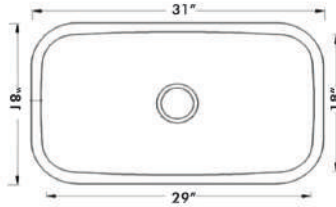

IZA Ref.# **IZA2002**
 Overall Size 32-3/8" x 18-1/8" x 9"
 Bowl Size 30-1/4" x 16"
 Thickness Available
 18G/16G
 Available in ADA

IZA Ref.# **IZA2021**
 Overall Size 31-1/4" x 18" x 9"
 Bowl Size 29-1/4" x 16"
 Center & Rear Drain Options
 Available in ADA

IZA Ref.# **IZA505**
 Overall Size 29-1/8" x 18-1/2" x 8"
 Bowl Size 27" x 16-1/2"
 Thickness Available
 18G

IZA Ref.# **IZA2001-L/R**
 Overall Size 31-3/4" x 20-5/8" x 18-3/8" x 9"
 Bowl Size 30" x 18-1/2" x 16-3/8"
 Thickness Available
 18G/16G
 Reversible 60/40-40/60 Available

(630) 501-0315

www.naturalstonesbyiza.com

Classic Stainless Steel

IZA Ref. # **IZA3118**
 Overall Size 31-1/2" x 18-1/4" x 9" 
 Bowl Size 29-1/2" x 16-1/8"
 Thickness Available
 18G/16G
 Available in ADA 

IZA Ref. # **IZA1029**
 Overall Size 30" x 18" x 9" 
 Bowl Size 28" x 16"
 Thickness Available
 18G/16G STRAIGHT CUT
 Available in ADA 

IZA Ref. # **IZA1024**
 Overall Size 27" x 17-7/8" x 9" 
 Bowl Size 25-1/8" x 15-15/16"
 Thickness Available
 18G