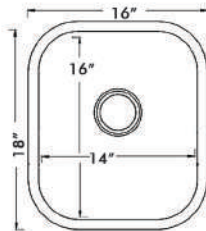

IZA Ref.# **IZA505**
 Overall Size 29-1/8" x 18-1/2" x 8"
 Bowl Size 27" x 16-1/2"
 Thickness Available
 18G

IZA Ref.# **IZA2001-L/R**
 Overall Size 31-3/4" x 20-5/8" x 18-3/8" x 9"
 Bowl Size 30" x 18-1/2" x 16-3/8"
 Thickness Available
 18G/16G
 Reversible 60/40-40/60 Available

(630) 501-0315

www.naturalstonesbyiza.com

Classic Stainless Steel

IZA Ref. # **IZA3118**
 Overall Size 31-1/2" x 18-1/4" x 9" 
 Bowl Size 29-1/2" x 16-1/8"
 Thickness Available
 18G/16G
 Available in ADA 

IZA Ref. # **IZA1029**
 Overall Size 30" x 18" x 9" 
 Bowl Size 28" x 16"
 Thickness Available
 18G/16G STRAIGHT CUT
 Available in ADA 

IZA Ref. # **IZA1024**
 Overall Size 27" x 17-7/8" x 9" 
 Bowl Size 25-1/8" x 15-15/16"
 Thickness Available
 18G

(630) 501-0315

www.naturalstonesbyiza.com

Classic Stainless Steel

IZA Ref.# **IZA1002**
 Overall Size 23-1/8" x 17-7/8" x 9"
 Bowl Size 21" x 15-3/4"
 Thickness Available
 18G/16G
 Available in ADA

IZA Ref.# **IZA1015**
 Overall Size 18" x 16-1/2" x 9"
 Bowl Size 16" x 14-5/8"
 Thickness Available
 18G