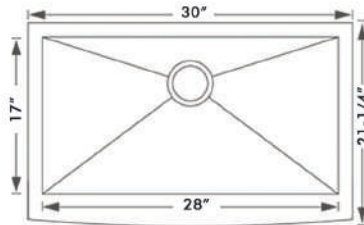

Curve Front Apron

Requires Farmhouse Sink Base Cabinet

IZA-3321SC Single Bowl
IZA-3321HC Double Bowl
Overall Size 33" x 21" x 10"
Apron Size 9
Bowl Size 31" x 19"
Thickness Available
16G

IZA Ref.# **FS-30**
Overall Size 30" x 21-1/4" x 10"
Apron Size 9
Bowl Size 28" x 17"
Thickness Available
16G

IZA Ref.# **FS-33**
Overall Size 33" x 22-1/4" x 10"
Apron Size 9
Bowl Size 31" x 18"
Thickness Available
16G

IZA Ref.# **FD-33**
Overall Size 33" x 21" x 10"
Apron Size 9
Bowl Size 31" x 18"
Thickness Available
16G

IZA Ref.# **FS-36** Single Bowl
FD-36 Double Bowl
Overall Size 36" x 21" x 10"
Apron Size 9
Bowl Size 33" x 16"
Thickness Available
16G

(630) 501-0315

www.naturalstonesbyiza.com