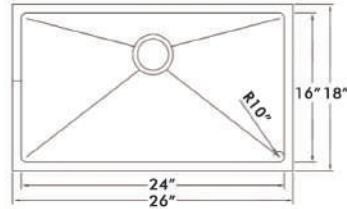

18G

Rear Drain Options

IZA Ref.# **IZR10-S2818**

Overall Size 28"x18"x9"

Bowl Size 26"x16"

Thickness Available

18G

Rear Drain Options

IZA Ref.# **IZR10-S2618**

Overall Size 26"x18"x9"

Bowl Size 24"x16"

Thickness Available

18G

Rear Drain Options

IZA Ref.# **IZR10-S2318**

Overall Size 23"x18"x9"