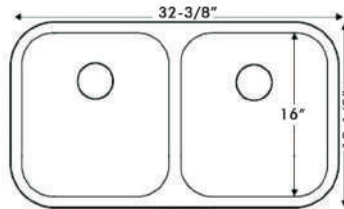

IZA Ref.# **IZA2002**
 Overall Size 32-3/8" x 18-1/8" x 9"
 Bowl Size 30-1/4" x 16"
 Thickness Available
 18G/16G
 Available in ADA

IZA Ref.# **IZA2021**
 Overall Size 31-1/4" x 18" x 9"
 Bowl Size 29-1/4" x 16"
 Center & Rear Drain Options
 Available in ADA

IZA Ref.# **IZA505**
 Overall Size 29-1/8" x 18-1/2" x 8"
 Bowl Size 27" x 16-1/2"
 Thickness Available
 18G

IZA Ref.# **IZA2001-L/R**
 Overall Size 31-3/4" x 20-5/8" x 18-3/8" x 9"
 Bowl Size 30" x 18-1/2" x 16-3/8"
 Thickness Available
 18G/16G
 Reversible 60/40-40/60 Available

IZA Ref. # **IZA1029**
 Overall Size 30" x 18" x 9" 
 Bowl Size 28" x 16"
 Thickness Available
 18G/16G STRAIGHT CUT
 Available in ADA 

IZA Ref. # **IZA1024**
 Overall Size 27" x 17-7/8" x 9" 
 Bowl Size 25-1/8" x 15-15/16"
 Thickness Available
 18G