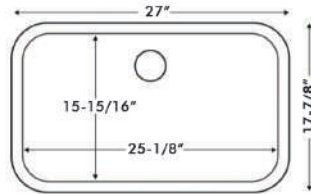

IZA Ref.# **IZA2002**
 Overall Size 32-3/8" x 18-1/8" x 9"
 Bowl Size 30-1/4" x 16"
 Thickness Available
 18G/16G
 Available in ADA

IZA Ref.# **IZA2021**
 Overall Size 31-1/4" x 18" x 9"
 Bowl Size 29-1/4" x 16"
 Center & Rear Drain Options
 Available in ADA

IZA Ref.# **IZA505**
 Overall Size 29-1/8" x 18-1/2" x 8"
 Bowl Size 27" x 16-1/2"
 Thickness Available
 18G

IZA Ref.# **IZA2001-L/R**
 Overall Size 31-3/4" x 20-5/8" x 18-3/8" x 9"
 Bowl Size 30" x 18-1/2" x 16-3/8"
 Thickness Available
 18G/16G
 Reversible 60/40-40/60 Available

(630) 501-0315

www.naturalstonesbyiza.com

Classic Stainless Steel

IZA Ref. # **IZA3118**
 Overall Size 31-1/2" x 18-1/4" x 9" 
 Bowl Size 29-1/2" x 16-1/8"
 Thickness Available
 18G/16G
 Available in ADA 

IZA Ref. # **IZA1029**
 Overall Size 30" x 18" x 9" 
 Bowl Size 28" x 16"
 Thickness Available
 18G/16G STRAIGHT CUT
 Available in ADA 

IZA Ref. # **IZA1024**
 Overall Size 27" x 17-7/8" x 9" 
 Bowl Size 25-1/8" x 15-15/16"
 Thickness Available
 18G