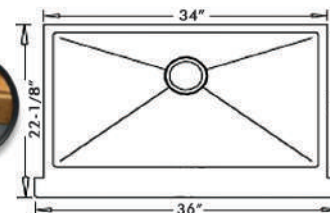

RETRO FIT

Straight Front Apron

Requires Standard Sink Base Cabinet

IZA Ref.# **FS-3021**
 Overall Size 30" x 21-7/8" x 9"
 Apron Size 6-1/2"
 Bowl Size 28" x 17"
 Thickness Available
 16G : Includes Protective Grid

IZA Ref.# **FD-3321 Double Bowl**
 Overall Size 33" x 21-9/10" x 9"
 Apron Size 6-1/2"
 Bowl Size 31" x 17"
 Thickness Available
 16G : Includes Protective Grid

Sink /
Ledge

IZA Ref.# **FD-3622 Sink Ledge**
 Overall Size 36" x 21-1/8" x 9"
 Apron Size 6-1/2"
 Bowl Size 34" x 17-1/4"
 Thickness Available
 16G : Includes Strainer IZA9106

Sink |
Ledge

IZA Ref.# **FS-3622 Sink Ledge**
 Overall Size 36" x 21-1/8" x 9"
 Apron Size 6-1/2"
 Bowl Size 34" x 17-1/4"
 Thickness Available
 16G : Includes Strainer IZA9106

*While Supplies Last

(630) 501-0315