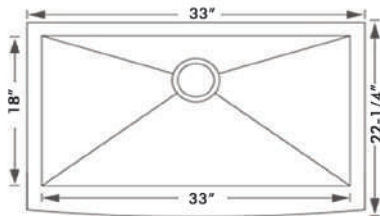

Curve Front Apron

Requires Farmhouse Sink Base Cabinet

IZA-3321SC Single Bowl
IZA-3321HC Double Bowl
Overall Size 33" x 21" x 10"
Apron Size 9
Bowl Size 31" x 19"
Thickness Available
16G

IZA Ref.# **FS-30**
Overall Size 30" x 21-1/4" x 10"
Apron Size 9
Bowl Size 28" x 17"
Thickness Available
16G

IZA Ref.# **FS-33**
Overall Size 33" x 22-1/4" x 10"
Apron Size 9
Bowl Size 31" x 18"
Thickness Available
16G

IZA Ref.# **FD-33**
Overall Size 33" x 21" x 10"
Apron Size 9
Bowl Size 31" x 18"
Thickness Available
16G

IZA Ref.# **FS-36** Single Bowl
FD-36 Double Bowl
Overall Size 36" x 21" x 10"
Apron Size 9
Bowl Size 33" x 16"
Thickness Available
16G

(630) 501-0315

www.naturalstonesbyiza.com