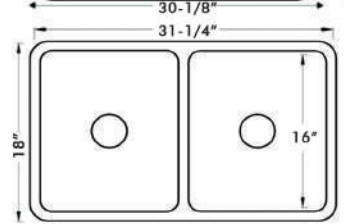

IZA Ref.# **IZA2002**
 Overall Size 32-3/8" x 18-1/8" x 9"
 Bowl Size 30-1/4" x 16"
 Thickness Available
 18G/16G
 Available in ADA

IZA Ref.# **IZA2021**
 Overall Size 31-1/4" x 18" x 9"
 Bowl Size 29-1/4" x 16"
 Center & Rear Drain Options
 Available in ADA

IZA Ref.# **IZA505**
 Overall Size 29-1/8" x 18-1/2" x 8"
 Bowl Size 27" x 16-1/2"
 Thickness Available
 18G

IZA Ref.# **IZA2001-L/R**
 Overall Size 31-3/4" x 20-5/8" x 18-3/8" x 9"
 Bowl Size 30" x 18-1/2" x 16-3/8"
 Thickness Available
 18G/16G
 Reversible 60/40-40/60 Available

IZA Ref. # **IZA1029**
 Overall Size 30" x 18" x 9" 
 Bowl Size 28" x 16"
 Thickness Available
 18G/16G STRAIGHT CUT
 Available in ADA 

IZA Ref. # **IZA1024**
 Overall Size 27" x 17-7/8" x 9" 
 Bowl Size 25-1/8" x 15-15/16"
 Thickness Available
 18G