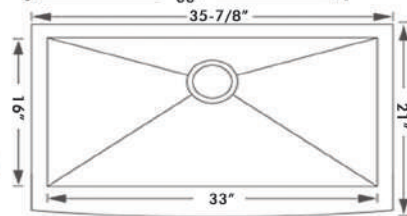

Curve Front Apron

Requires Farmhouse Sink Base Cabinet

IZA-3321SC Single Bowl
IZA-3321HC Double Bowl
Overall Size 33" x 21" x 10"
Apron Size 9
Bowl Size 31" x 19"
Thickness Available
16G

IZA Ref.# **FS-30**
Overall Size 30" x 21-1/4" x 10"
Apron Size 9
Bowl Size 28" x 17"
Thickness Available
16G

IZA Ref.# **FS-33**
Overall Size 33" x 22-1/4" x 10"
Apron Size 9
Bowl Size 31" x 18"
Thickness Available
16G

IZA Ref.# **FD-33**
Overall Size 33" x 21" x 10"
Apron Size 9
Bowl Size 31" x 18"
Thickness Available
16G

IZA Ref.# **FS-36** Single Bowl
FD-36 Double Bowl
Overall Size 36" x 21" x 10"
Apron Size 9
Bowl Size 33" x 16"
Thickness Available
16G

(630) 501-0315

www.naturalstonesbyiza.com