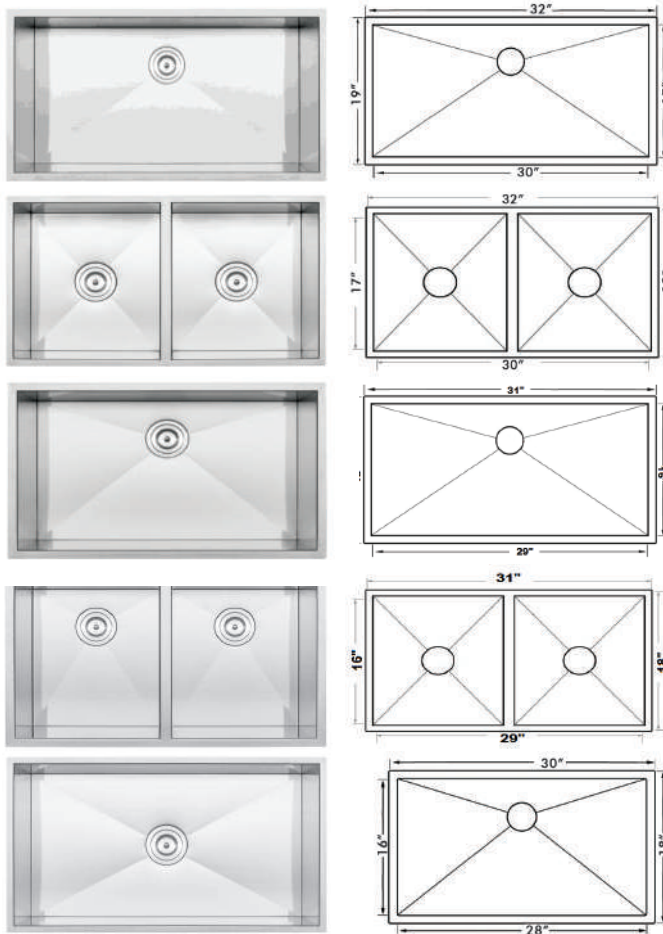

18G

Rear Drain Options

(630) 501-0315

www.naturalstonesbyiza.com

Handmade Stainless Steel

Our Chicago-Series Zero Radius sink collection is 100% Hand made by Skilled Artisans. Rectangular with 90° corners, and a commercial sleek look. With near flat bottoms for safely stacking dishes. Better stability and more capacity than traditional kitchen sinks, which have rounded edges and sloping walls. A popular choice for homeowners looking for a modern, sophisticated and stylish sink to complete their dream kitchen.