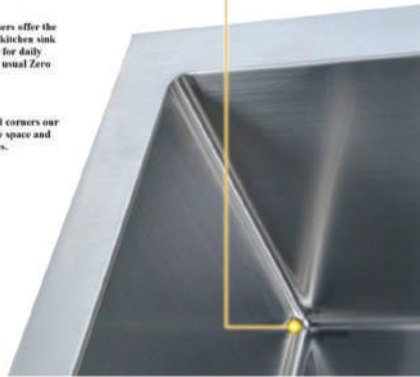

Handmade Stainless Steel

IZA-Series Tight Radius

PREMIUM SOUNDPROOFING STRUCTURE
Top quality soundproofing system combines extra-thick rubber pads and commercial grade stone guard coating ensured a quiet workspace with less vibration and less noise

EXTRA-THICK DAMPENING
3mm cushion pads made of quality noise dampening material, Durable for high duty use

STONEGUARD COATING
Combines nontoxic full-body coating with cushioning pads for enhanced thermal & sound proofing. Our sinks do a better job at maintaining water temperature and preventing condensate formation that can damage wooden cabinets

IZR10 - SERIES

TIGHT RADIUS INNER CORNERS

CONTEMPORARY TIGHT RADIUS CORNERS

- ✓ Modern Styling
- ✓ Easy to Clean
- ✓ More Room Offered

IZR10 - SERIES

Optimal Drainage Achieved by Precision Channel Grooves & High Quality Drains

Rear-Set Drain Opens Up Cabinet Space

Slightly Rounded Corners; Ensure Installation Safety

18 Gauge (1.2mm Thick) Body Top to Bottom

TOUGHER BULK: PREMIUM T-304 STAINLESS STEEL CONSTRUCTION

Artisan Grade Brushed Satin Finish, Easy Clean, Barely Scratch

GREATER CAPACITY: Extra Deep Bowl Plus Tight Radius Inner Corners

95 degree Angled Wall Builds the Largest Inner Area

10-mm Radius Inner Corners Maximizes Space & Maintenance Convenience

Near-Flat Bottom Ideal for Stacking & Drying Dishes

(630) 501-0315

www.naturalstonesbyiza.com