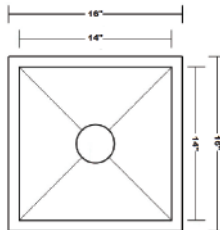

IZA Ref.# **ZOS-3118**
 Overall Size 31" x 18" x 9"
 Bowl Size 29" x 16"
 Thickness Available 18G/16G
 Center/Rear Drain Options

IZA Ref.# **ZOD-3118**
 Overall Size 31" x 18" x 9"
 Bowl Size 29" x 16"
 Thickness Available 18G/16G
 Center/Rear Drain Options

IZA Ref.# **ZOS-3018**
 Overall Size 30" x 18" x 9"
 Bowl Size 28" x 16"
 Thickness Available 18G
 Center Drain Option

www.naturalstonesbyiza.com

Handmade Stainless Steel

Chicago-Series Zero Radius

IZA Ref.# **ZOS-2818**
 Overall Size 28" x 18" x 9"
 Bowl Size 26" x 16"
 Thickness Available
 18G
 Rear Drain Options

IZA Ref.# **ZOS-2618**
 Overall Size 26" x 18" x 9"
 Bowl Size 24" x 16"
 Thickness Available
 18G
 Rear Drain Options

IZA Ref.# **ZOS-2318**
 Overall Size 23" x 18" x 9"
 Bowl Size 21" x 16"
 Thickness Available
 18G
 Rear Drain Options

IZA Ref.# **ZOS-1816**
 Overall Size 18" x 16" x 9"
 Bowl Size 16" x 14"
 Thickness Available
 18G

IZA Ref.# **ZOS-1616**
 Overall Size 16" x 16" x 9"
 Bowl Size 14" x 14"
 Thickness Available
 18G
 Center Drain Options