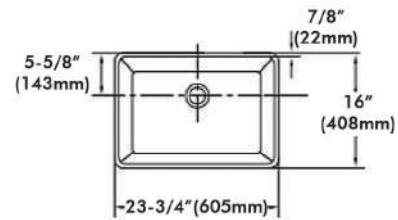

IZA Ref.# **IZA-W3018A**
 Style **Fluted**
 Overall Size **30" x 18" x 10"**
 Grid Set Included - Reversible

IZA Ref.# **IZA-285R**
 Style **Smooth**
 Overall Size **30" x 20" x 10"**
 Grid Set Included - Reversible

(630) 501-0315

www.naturalstonesbyiza.com

White Porcelain Farmhouse Sinks

Protective Grids & Strainers Included

IZA Ref.# **IZA-2418B**
Style **Fluted**
Overall Size 24" x 18" x 10"
Grid Set Included - Reversible