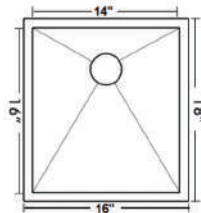

IZA Ref.# **ZOS-3118**
 Overall Size 31" x 18" x 9"
 Bowl Size 29" x 16"
 Thickness Available 18G/16G
 Center/Rear Drain Options

IZA Ref.# **ZOD-3118**
 Overall Size 31" x 18" x 9"
 Bowl Size 29" x 16"
 Thickness Available 18G/16G
 Center/Rear Drain Options

IZA Ref.# **ZOS-3018**
 Overall Size 30" x 18" x 9"
 Bowl Size 28" x 16"
 Thickness Available 18G
 Center Drain Option

www.naturalstonesbyiza.com

Handmade Stainless Steel

Chicago-Series Zero Radius

IZA Ref.# **ZOS-2818**
 Overall Size 28" x 18" x 9"
 Bowl Size 26" x 16"
 Thickness Available
 18G
 Rear Drain Options

IZA Ref.# **ZOS-2618**
 Overall Size 26" x 18" x 9"
 Bowl Size 24" x 16"
 Thickness Available
 18G
 Rear Drain Options

IZA Ref.# **ZOS-2318**
 Overall Size 23" x 18" x 9"
 Bowl Size 21" x 16"
 Thickness Available
 18G
 Rear Drain Options

IZA Ref.# **ZOS-1816**
 Overall Size 18" x 16" x 9"
 Bowl Size 16" x 14"
 Thickness Available
 18G

IZA Ref.# **ZOS-1616**
 Overall Size 16" x 16" x 9"
 Bowl Size 14" x 14"
 Thickness Available
 18G
 Center Drain Options