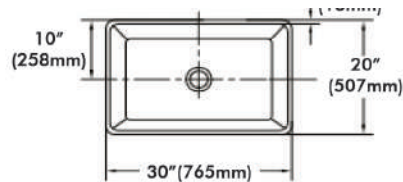

IZA Ref.# **IZA-285R**
Style **Smooth**
Overall Size **30" x 20" x 10"**
Grid Set Included - Reversible

(630) 501-0315

www.naturalstonesbyiza.com