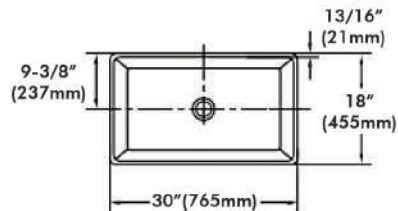

IZA Ref.# **FD-3321 Double Bowl**
 Overall Size 33" x 21-9/10" x 9"
 Apron Size 6-1/2"
 Bowl Size 31" x 17"
 Thickness Available
 16G : Includes Protective Grid

Sink /
Ledge

IZA Ref.# **FD-3622 Sink Ledge**
 Overall Size 36" x 21-1/8" x 9"
 Apron Size 6-1/2"
 Bowl Size 34" x 17-1/4"
 Thickness Available
 16G : Includes Strainer IZA9106

Sink |
Ledge

IZA Ref.# **FS-3622 Sink Ledge**
 Overall Size 36" x 21-1/8" x 9"
 Apron Size 6-1/2"
 Bowl Size 34" x 17-1/4"
 Thickness Available
 16G : Includes Strainer IZA9106

*While Supplies Last

(630) 501-0315

www.naturalstonesbyiza.com

IZA SINKS WHITE PORCELAIN FARMHOUSE SINKS

(630) 501-0315

www.naturalstonesbyiza.com

White Porcelain Farmhouse Sinks

Protective Grids & Strainers Included

IZA Ref.# **IZA-W3318A**
 Style **Fluted**
 Overall Size **33-1/4" x 18" x 10"**
 Grid Set Included - Reversible

IZA Ref.# **IZA-285T**
 Style **Smooth**
 Overall Size **32" x 20" x 8-1/2"**
 Grid Set Included - Reversible

IZA Ref.# **IZA-3320**
 Style **Smooth**
 Overall Size **33" x 20" x 8-11/16"**
 Grid Set Included - Reversible