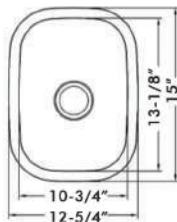

IZA Ref.# **IZA505**
 Overall Size 29-1/8" x 18-1/2" x 8"
 Bowl Size 27" x 16-1/2"
 Thickness Available
 18G

IZA Ref.# **IZA2001-L/R**
 Overall Size 31-3/4" x 20-5/8" x 18-3/8" x 9"
 Bowl Size 30" x 18-1/2" x 16-3/8"
 Thickness Available
 18G/16G
 Reversible 60/40-40/60 Available

IZA Ref. # **IZA1029**
 Overall Size 30" x 18" x 9" 
 Bowl Size 28" x 16"
 Thickness Available
 18G/16G STRAIGHT CUT
 Available in ADA 

IZA Ref. # **IZA1024**
 Overall Size 27" x 17-7/8" x 9" 
 Bowl Size 25-1/8" x 15-15/16"
 Thickness Available
 18G

(630) 501-0315

www.naturalstonesbyiza.com

Classic Stainless Steel

IZA Ref.# **IZA1002**
 Overall Size 23-1/8" x 17-7/8" x 9"
 Bowl Size 21" x 15-3/4"
 Thickness Available
 18G/16G
 Available in ADA

IZA Ref.# **IZA1015**
 Overall Size 18" x 16-1/2" x 9"
 Bowl Size 16" x 14-5/8"
 Thickness Available
 18G

IZA Ref.# **IZA1616**
 Overall Size 16" x 16"
 Bowl Size 14" x 14"
 Thickness Available
 18G

IZA Ref.# **IZA1025**
 Overall Size 15" x 13"
 Bowl Size 13" x 11"
 Thickness Available
 18G

(630) 501-0315

www.naturalstonesbyiza.com